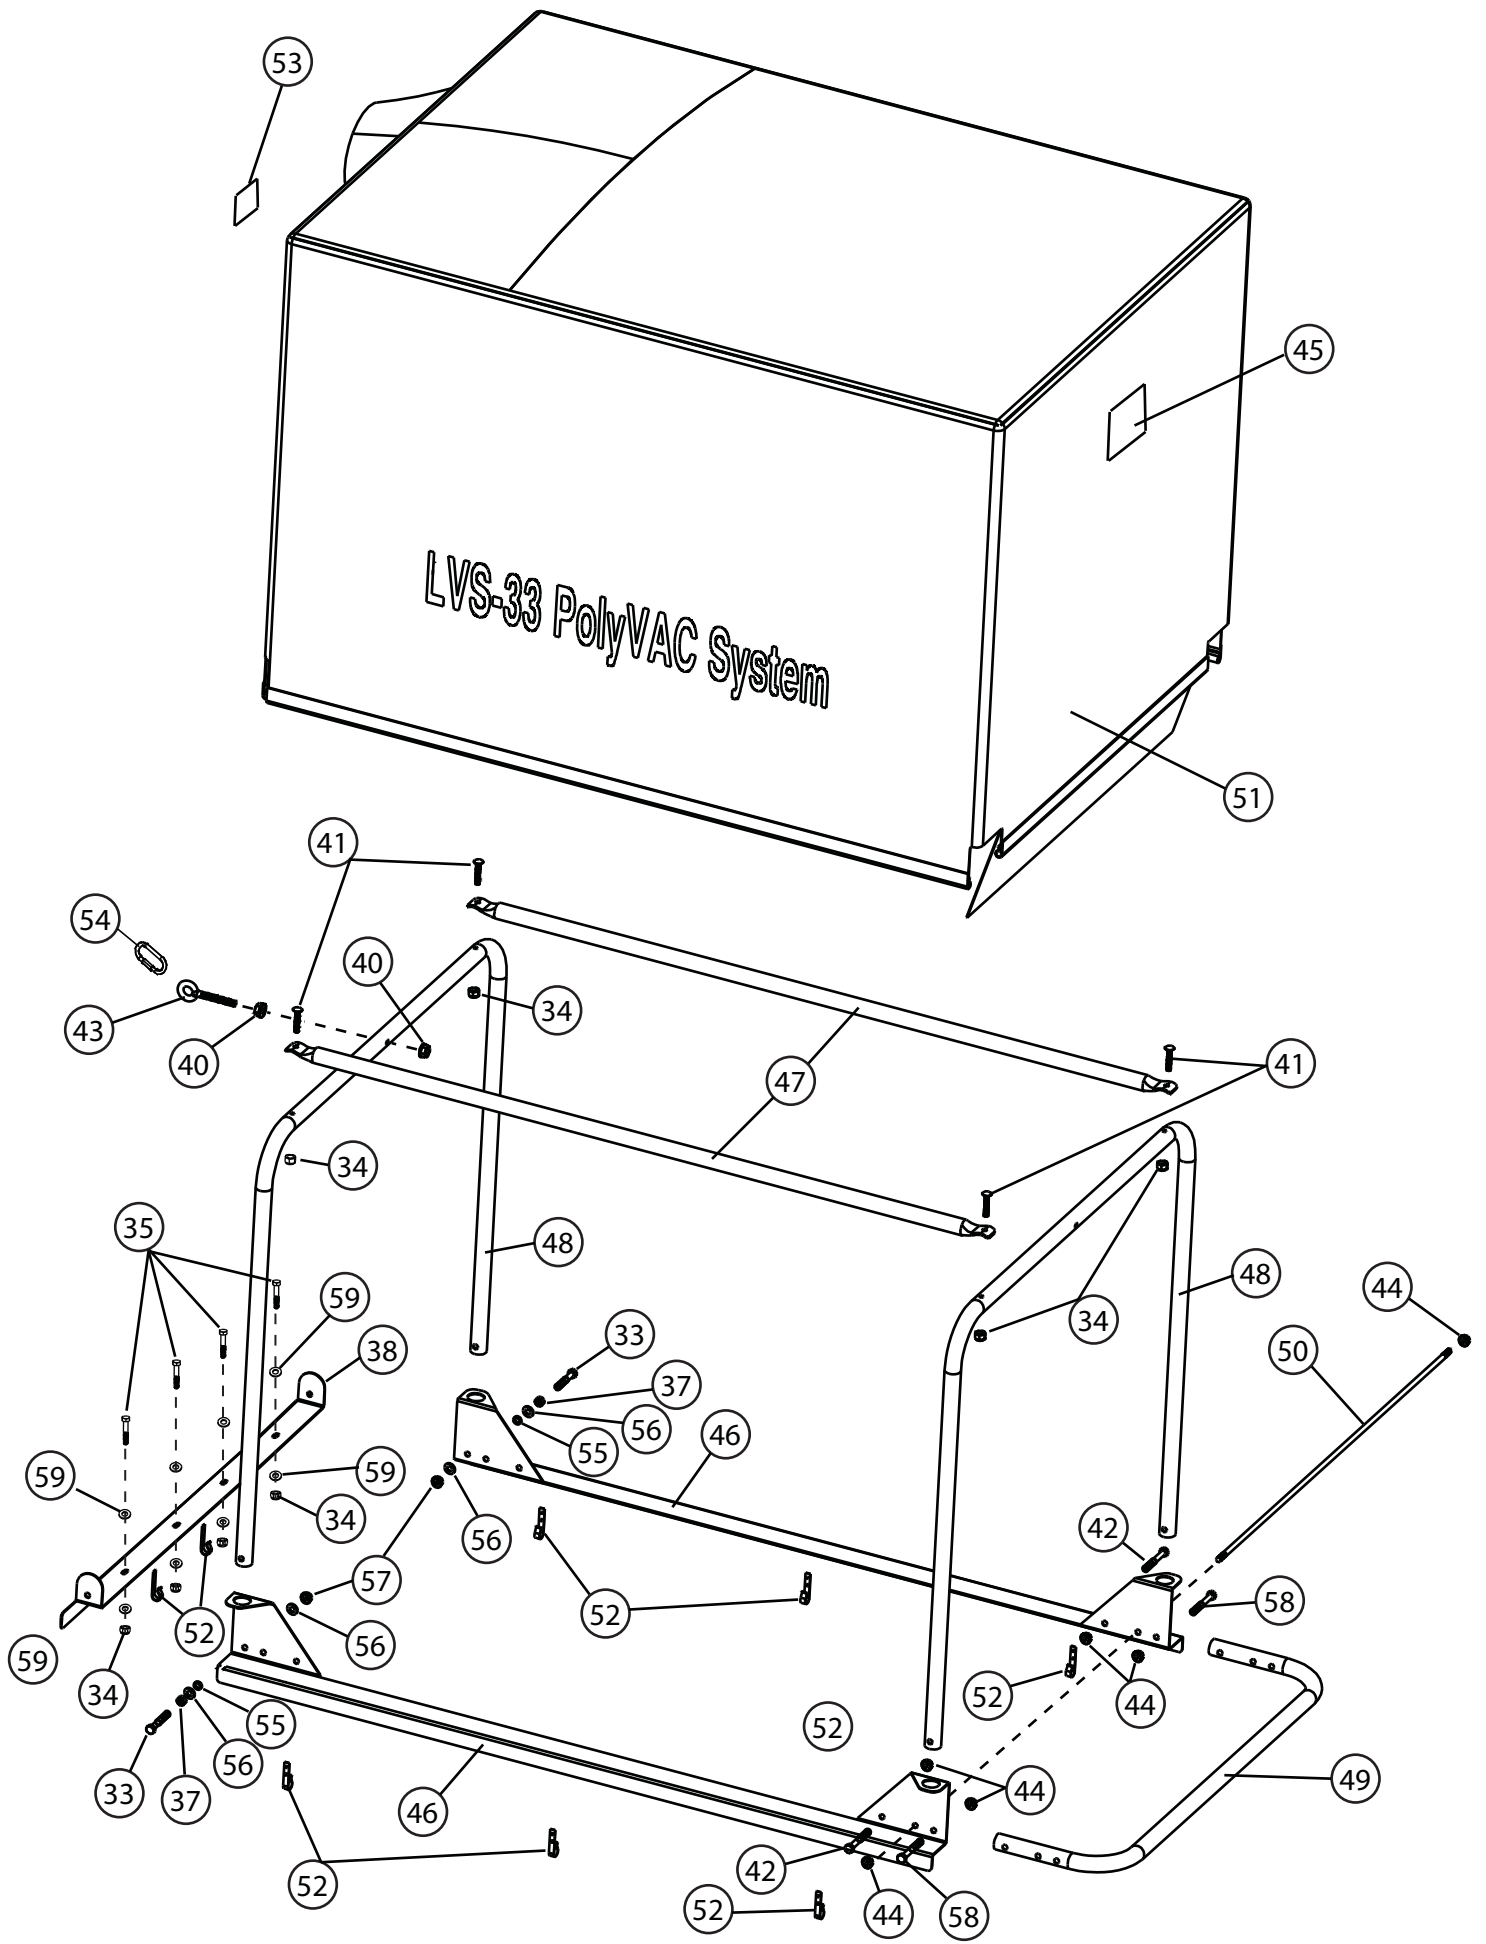

Référence des pièces

Liste des pièces de l'auvent

N° RÉF	N° PIÈCE	DESCRIPTION	QTÉ
33	2M1032P	Hex Bolt, 5/16" x 2"	2
34	B-4785	1/4" Nylon Lock Nut	4
35	2M0824P	1/4" x 1-1/2", Hex Head Bolt	4
36	L-1771	Instructions	1
37	30M1000P	5/16", Hex Nut	2
38	B-6792-10	Front Bracket	1
40	B-4355	5/16" Whiz Lock Nut	8
41	11M0824P	Carriage Bolt, 1/4" x 1-1/2"	2
42	2M1024P	Hex Bolt, 5/16" x 1-1/2"	4
43	B-6456	5/16" x 1-1/2", Eye Bolt	2
44	B-4786	Nylon Lock Nut, 5/16"	1
45	B-6492-A	Warning Label	6
46	B-6793-10	Side Bracket	1
47	B-6796-10	Top Tube	1
48	B-6794-10	End Tube	2
49	B-6798-10	Handle	2
50	B-6799	Rod, Threaded	1
51	B-6800	Canopy	1
52	B-6903-01	Clip, Canopy Retainer	1
53	B-6492-B	Warning Label	8
54	B-4666	Quick Link	1
55	B-6921	Spacer, 1/8"	1
56	45M1111P	5/16", Flat Washer	2
57	B-1674P	5/16", Lock Nut	4
58	2M1040P	5/16" x 2-1/2", Hex Bolt	2
59	45M0909P	1/4" Flat Washer	8

Pour commander des pièces,
appelez :
877-728-8224

Visitez-nous sur le site Web :
www.brinly.com

**QUESTIONS
D'INSTALLATION ?
PIÈCES MANQUANTES ?
PIÈCES DE RECHANGE ?**

**NE RETOURNEZ
PAS AU MAGASIN !**

Veillez communiquer avec notre
service à la clientèle au numéro
sans frais suivant :

877.728.8224
ou
customerservice
@brinly.com