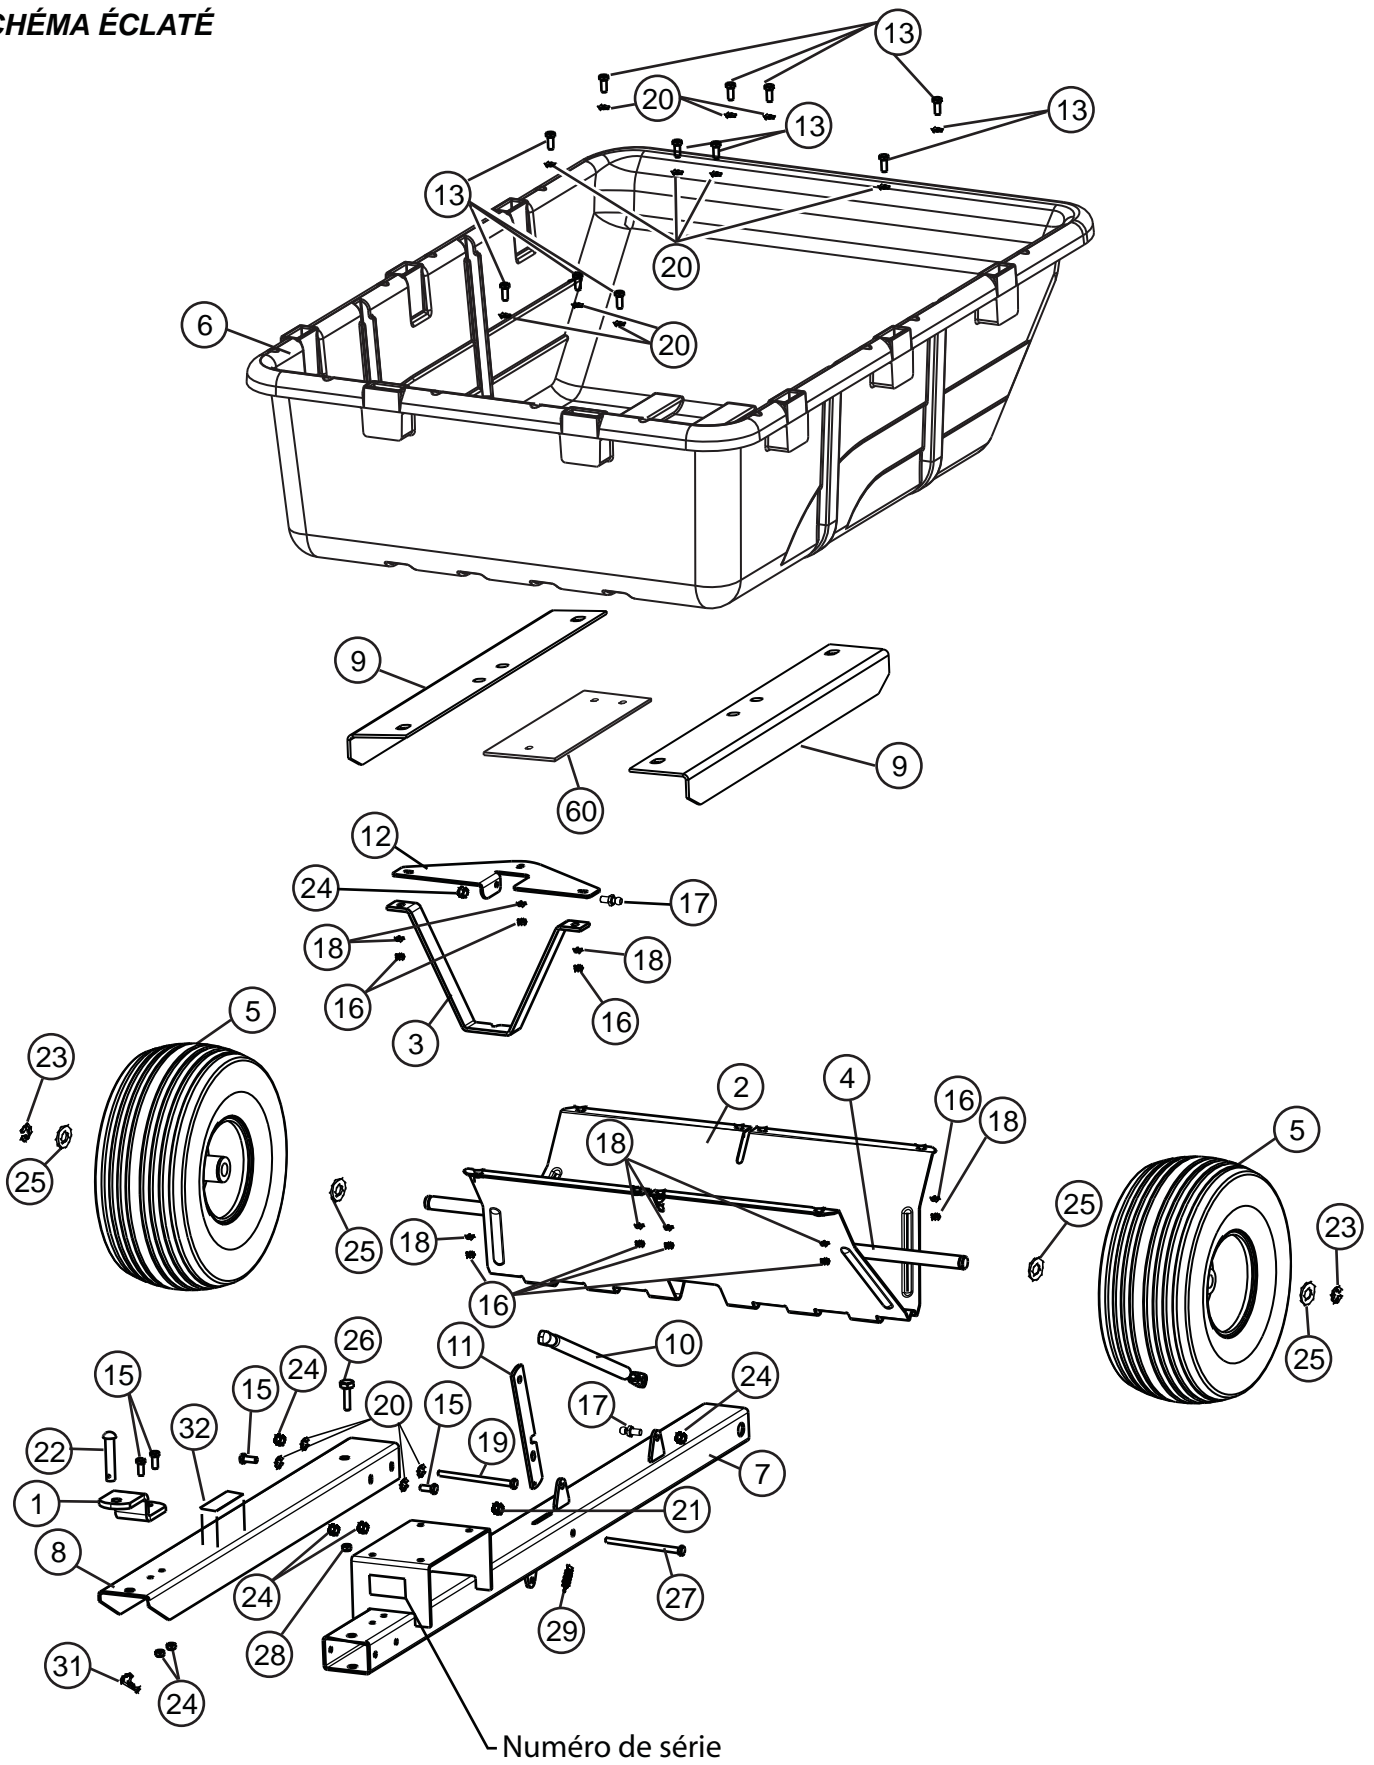

877.728.8224

ou
customerservice
@brinly.com

SCHÉMA ÉCLATÉ

Référence des pièces

Liste des pièces de l'auvent

N° RÉF	N° PIÈCE	DESCRIPTION	QTÉ
33	2M1032P	Hex Bolt, 5/16" x 2"	2
34	B-4785	1/4" Nylon Lock Nut	4
35	2M0824P	1/4" x 1-1/2", Hex Head Bolt	4
36	L-1771	Instructions	1
37	30M1000P	5/16", Hex Nut	2
38	B-6792-10	Front Bracket	1
40	B-4355	5/16" Whiz Lock Nut	8
41	11M0824P	Carriage Bolt, 1/4" x 1-1/2"	2
42	2M1024P	Hex Bolt, 5/16" x 1-1/2"	4
43	B-6456	5/16" x 1-1/2", Eye Bolt	2
44	B-4786	Nylon Lock Nut, 5/16"	1
45	B-6492-A	Warning Label	6
46	B-6793-10	Side Bracket	1
47	B-6796-10	Top Tube	1
48	B-6794-10	End Tube	2
49	B-6798-10	Handle	2
50	B-6799	Rod, Threaded	1
51	B-6800	Canopy	1
52	B-6903-01	Clip, Canopy Retainer	1
53	B-6492-B	Warning Label	8
54	B-4666	Quick Link	1
55	B-6921	Spacer, 1/8"	1
56	45M1111P	5/16", Flat Washer	2
57	B-1674P	5/16", Lock Nut	4
58	2M1040P	5/16" x 2-1/2", Hex Bolt	2
59	45M0909P	1/4" Flat Washer	8