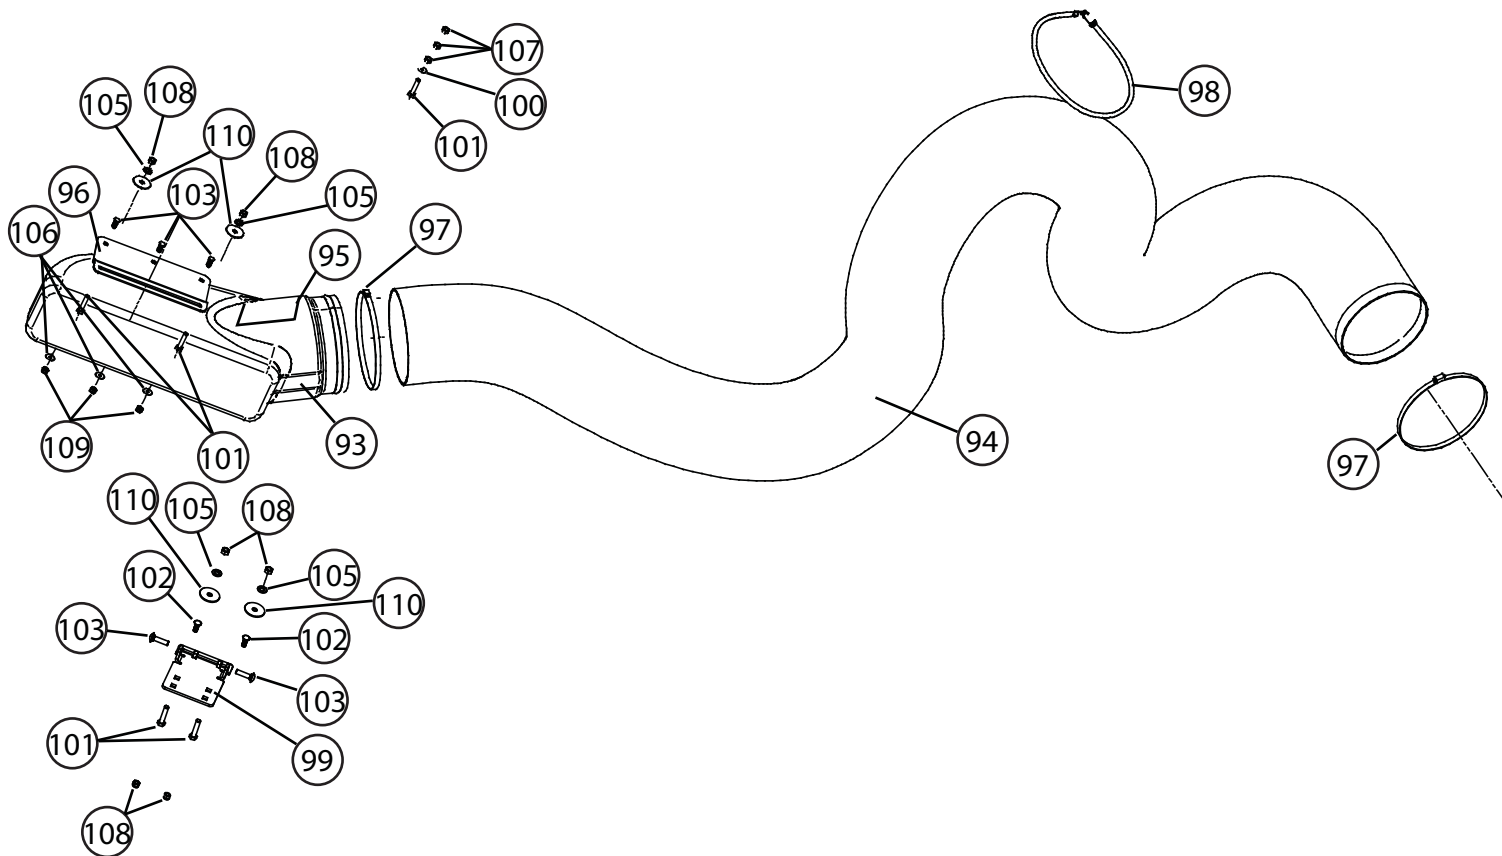

Référence des pièces _____

Liste des pièces du tuyau _____

N° RÉF	N° PIÈCE.	DESCRIPTION	QTÉ
93	B-6463	Mower Deck Housing	1
94	B-6465	Hose	1
95	B-6492-F	Warning Label	1
96	B-6464-10	Mower Deck Bracket (Large)	1
97	B-6479	Hose Clamp 8"	2
98	B-6480	Bunji Cord 36"	1
99	B-6504	Mower Deck Bracket (Small)	1
101	10M1040P	5/16" x 2-1/2", Carriage Bolt	2
102	11M0816P	1/4" x 1" Carriage Bolt	2
103	11M1016P	5/16" x 1", Carriage Bolt	5
104	2M1016P	5/16" x 1", Hex Bolt	3
105	45M0909P	1/4" Flat Washer	6
106	45M1111P	5/16" Flat Washer	3
107	B-4355	5/16" Whiz Lock Nut	6
108	B-4785	1/4" Nylon Lock Nut	2
109	B-4786	5/16" Nylon Lock Nut	6
110	R-618	Special Washer	6
111	45M2121P	5/8" Flat Washer	1

Pour commander des pièces,
appelez :
877-728-8224

Visitez-nous sur le site Web :
www.brinly.com

**QUESTIONS
D'INSTALLATION ?
PIÈCES MANQUANTES ?
PIÈCES DE RECHANGE ?**

**NE RETOURNEZ
PAS AU MAGASIN !**

Veillez communiquer avec notre
service à la clientèle au numéro
sans frais suivant :
877.728.8224
ou
customerservice
@brinly.com