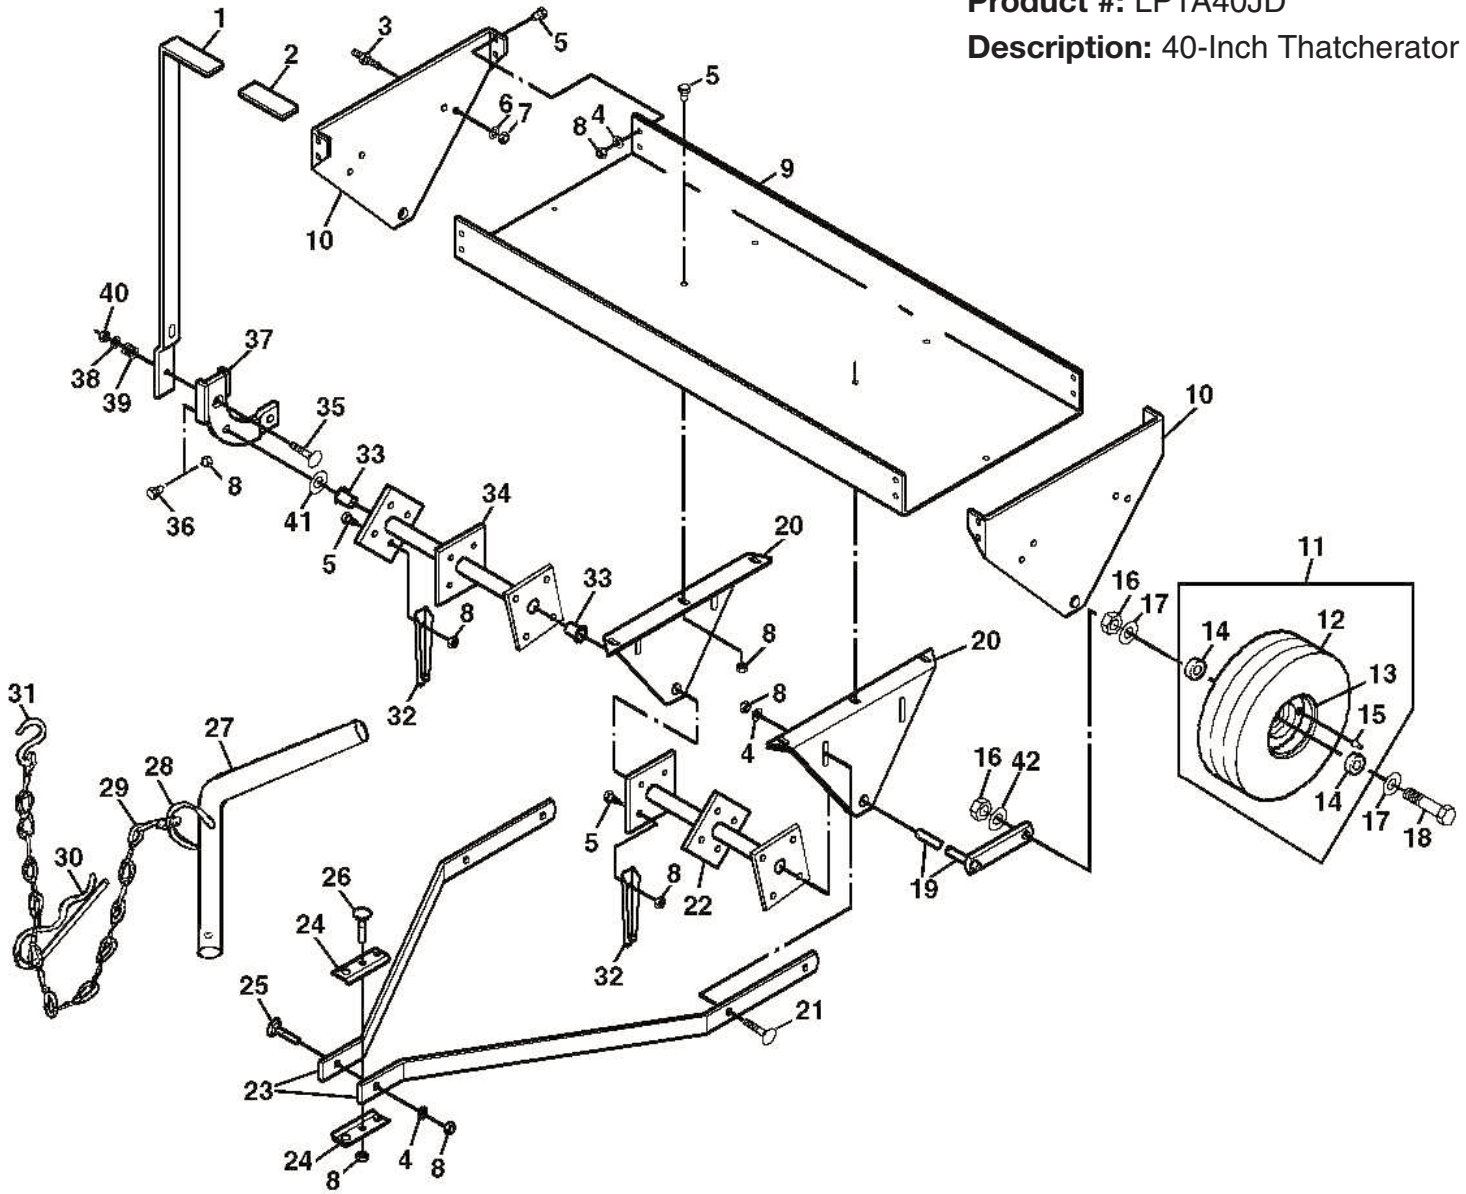

Product #: LPTA40JD

Description: 40-Inch Thatcherator

PIN Prefix: LM40THR

(* To file a warranty claim for this product, you will need to enter this PIN Prefix into the correct field on the JD WIN system.)

PARTS LIST

REF. NO.	PART NO.	DESCRIPTION	QTY.
1.	M134186	Handle	1
2.	M134188	Grip	1
3.	03H1544	Bolt	2
4.	03H2280	Bolt	1
5.	M134189	Pin Fastener	1
6.	14H785	Nut	1
7.	12H303	Lock Washer	1
8.	AM125925	Frame	1
9.	T16464	Lock Nut	21
10.	M134192	Spring	1
11.	24H1136	Washer	12
12.	24H1305	Washer	2
13.	14H1039	Nut	4
14.	12H294	Lock Washer	2
15.	24H1368	Washer	4
16.	PT7620	Wheel	2
17.	19H2641	Cap Screw	2
18.	19H1800	Cap Screw	2
19.	PT7623	Bracket	2
20.	03H1524	Bolt	17
21.	PT7618	Main Frame	1
22.	PT7614	Torsion Spring	10
23.	M118670	Wire	2
24.	M93329	Hook	1
25.	AZ12870	Link Chain	1
26.	A15147	Locking Pin	1
27.	M93402	Ring	1
28.	M93327	Pin	1
29.	M134191	Clevis	2
30.	M134185	Bar	2
31.	03H2279	Bolt	1
32.	03H1549	Bolt	2

* To order service parts for this product, please use JDPoint.

PARTS LIST

REF. NO.	PART NO.	DESCRIPTION	QTY.
33.	03H1558	Bolt	1
34.	12H294	Lock Washer	2
35.	M134187	Lock Plate	1
36.	M134190	Brushing	2
37.	K40003	Lock Nut	2