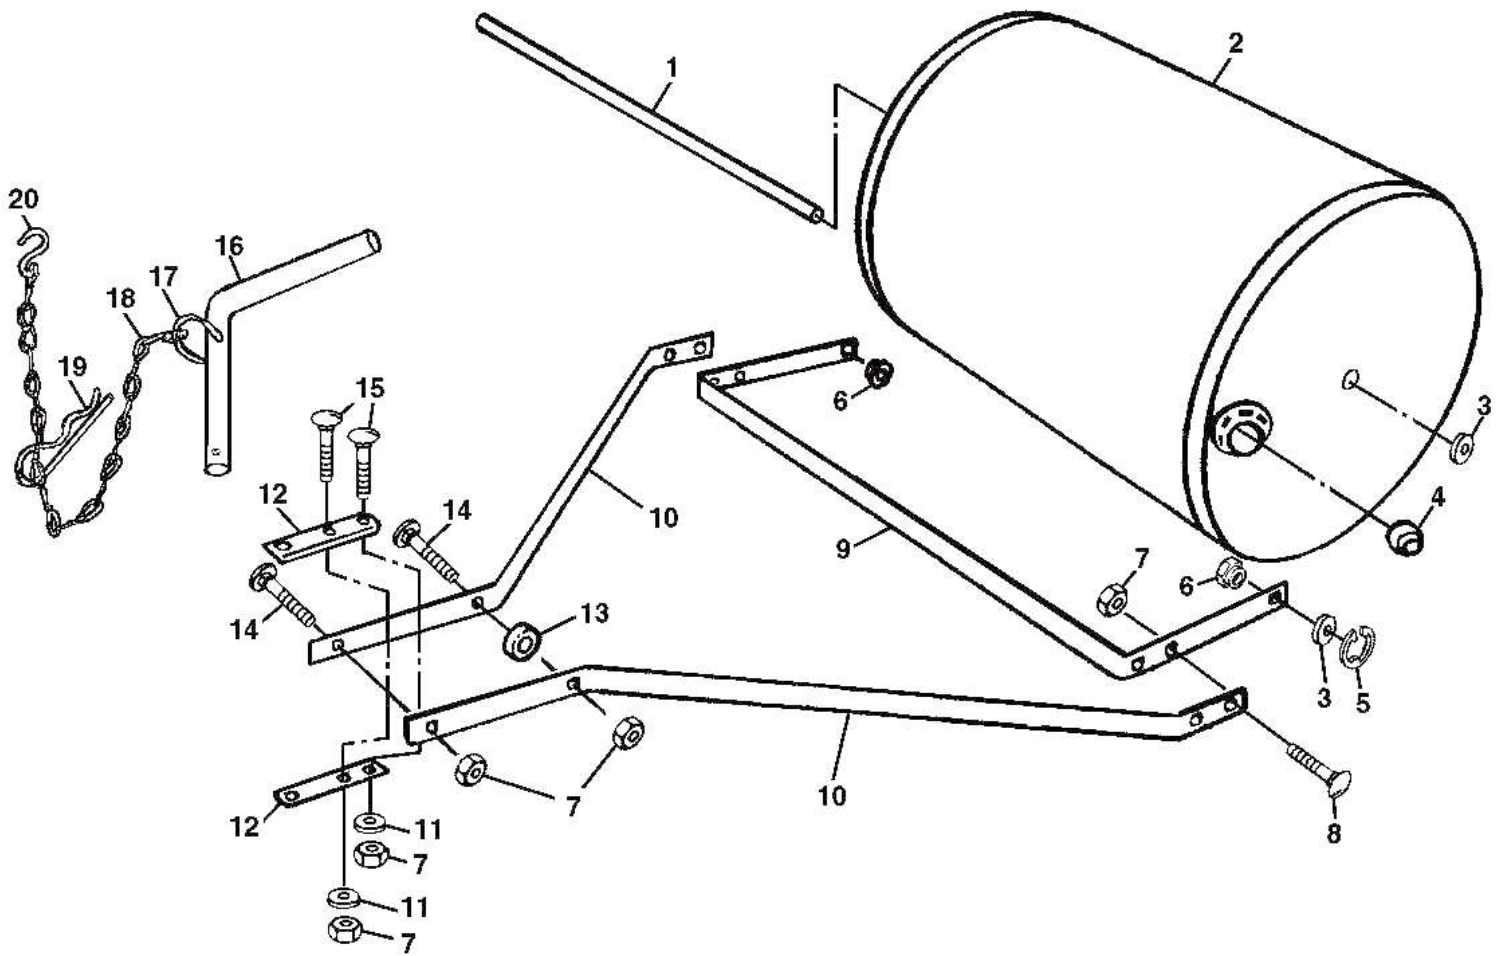

Product #: LPPRT36SJD

Description: 36-Inch Lawn Roller

PIN Prefix: LM36RLR

(* To file a warranty claim for this product, you will need to enter this PIN Prefix into the correct field on the JD WIN system.)

PARTS LIST

REF. NO.	PART NO.	DESCRIPTION	QTY.
1.		Shaft	1
2.		Roller	1
3.	24H1368	Washer	4
4.	M134215	Plug	1
5.	FS863R	Snap Ring	2
6.	M125981	Bearing	2
7.	T16464	Lock Nut	8
8.	03H1524	Bolt	4
9.	AM125937	Bar	1
10.	M134214	Bar	2
11.	24H1136	Washer	2
12.	M134191	Clevis	2
13.	PT12961	Spacer	4
14.	03H2279	Bolt	2
15.	03H1549	Bolt	2
16.	M93327	Pin	1
17.	M88183	Ring	1
18.	AZ12870	Link Chain	1
19.	A15147	Spring Locking Pin	1
20.	M93329	Hook	1