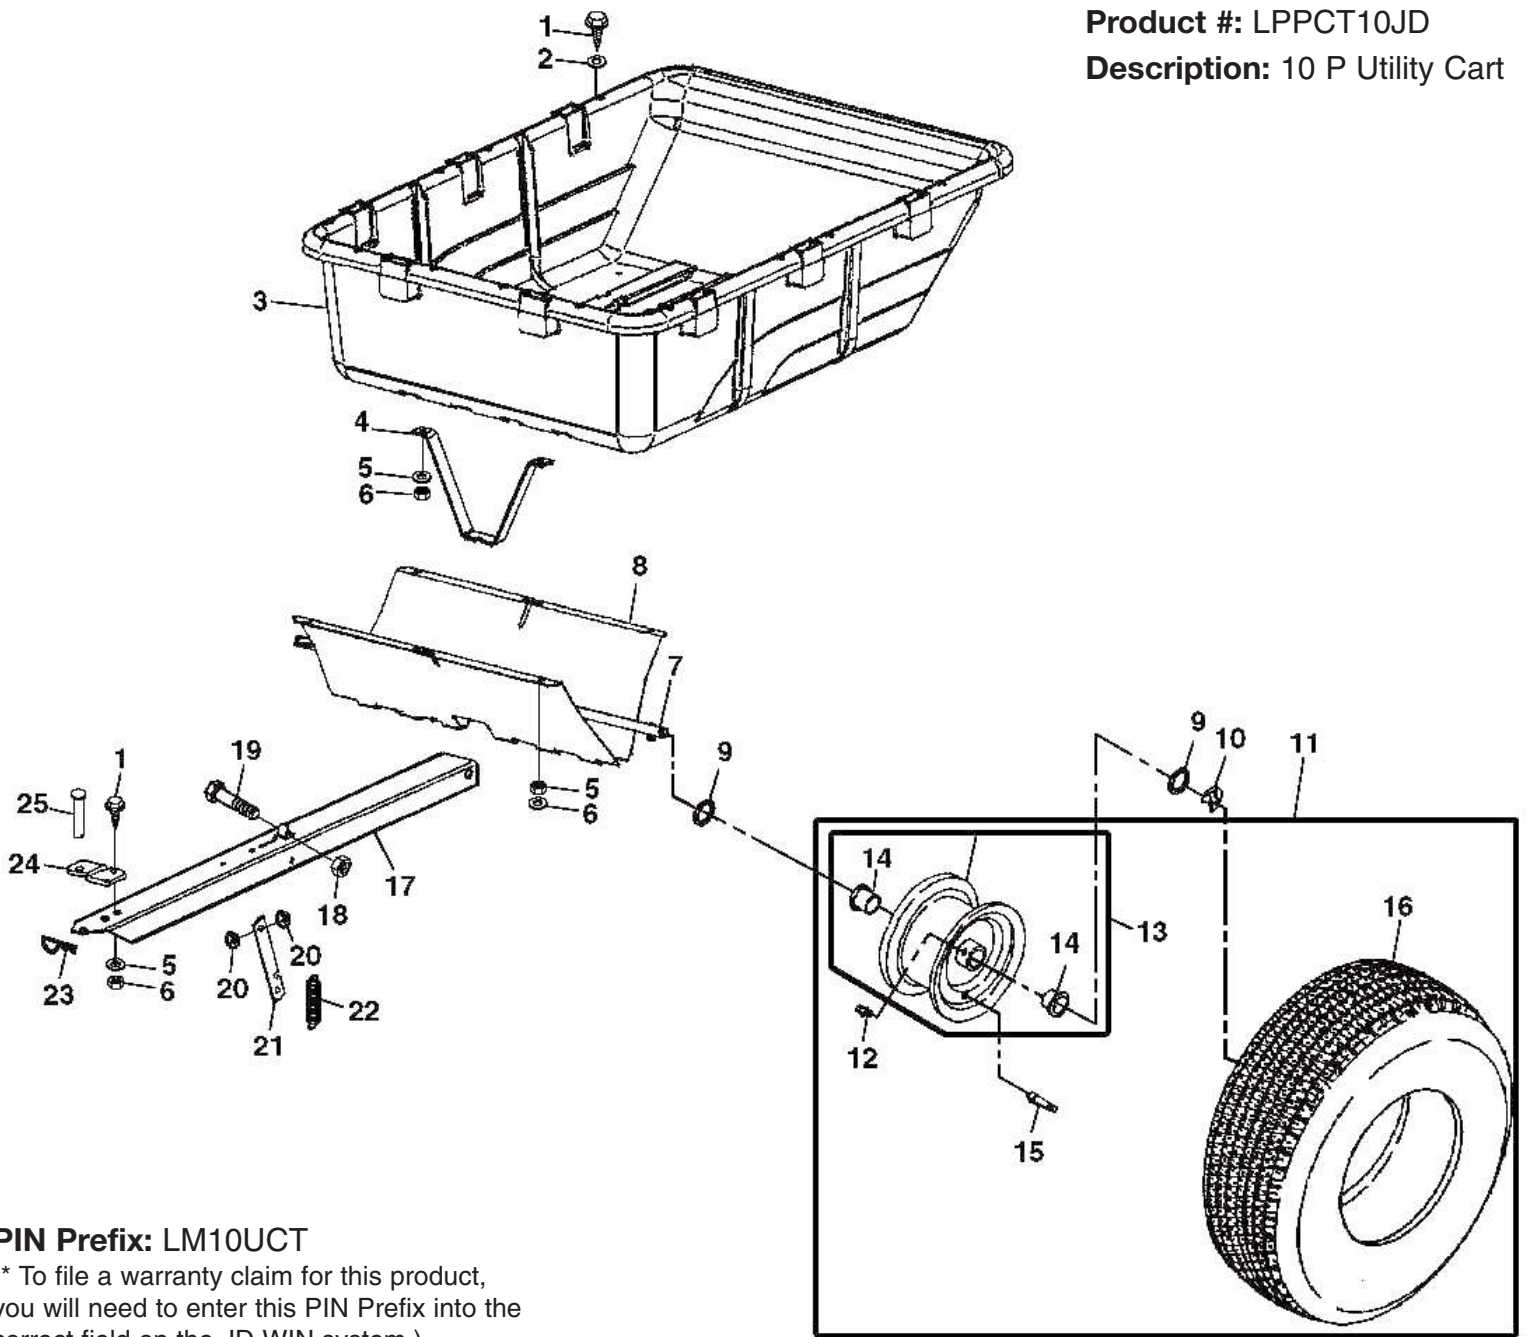

Product #: LPPCT10JD
Description: 10 P Utility Cart

PIN Prefix: LM10UCT

(* To file a warranty claim for this product, you will need to enter this PIN Prefix into the correct field on the JD WIN system.)

PARTS LIST

REF. NO.	PART NO.	DESCRIPTION	QTY.
1.	21H1331	Screw	12
2.	24H1136	Washer	10
3.		Cart	1
4.	M151498	Bracket	1
5.	12H303	Lock Washer	14
6.	14H785	Nut	14
7.	M112616	Axle	1
8.	M78203	Bracket	1
9.	24H1391	Washer	4
10.	R27434	Snap Ring	2
11.	AM126289	Tire & Wheel Assembly	2
12.	JD7806	Lubrication Fitting	1
13.	AM118889	Wheel	1
14.	M93738	Bushing	2
15.	AM30795	Tire Valve Stem	1
16.	M135019	Tire	1
17.	AM134212	Draw Bar	1
18.	M63440	Lock Nut	1
19.	19H2418	Cap Screw	1
20.	U13184	Lock Nut	2
21.	M152388	Bar	1
22.	M151500	Spring	1
23.	A15147	Spring Lock Pin	1
24.	M93328	Clevis	1
25.	M151499	Pin Fastener	1