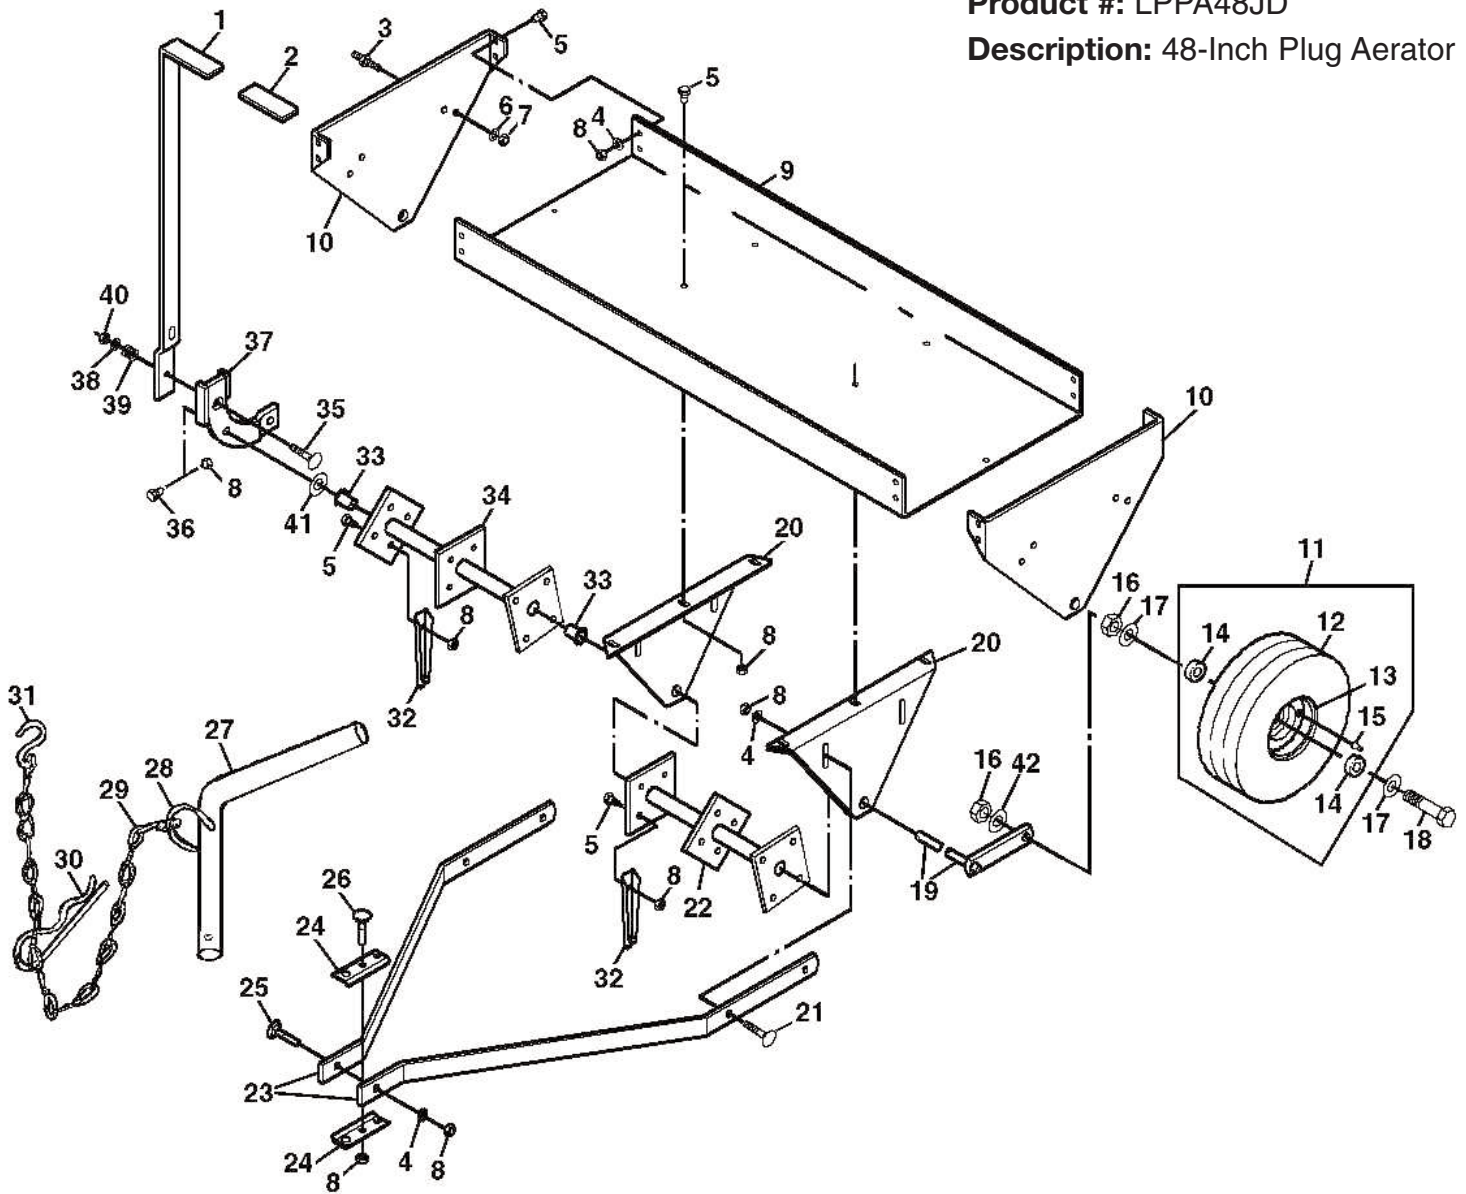

Product #: LPPA48JD

Description: 48-Inch Plug Aerator

**PIN Prefix: LM48PAR**

(\* To file a warranty claim for this product, you will need to enter this PIN Prefix into the correct field on the JD WIN system.)

**PARTS LIST**

REF. NO.	PART NO.	DESCRIPTION	QTY.
1.	M134198	Handle	1
2.	M134188	Grip	1
3.	M134200	Pin Fastener	3
4.	24H136	Washer	11
5.	19H2664	Cap Screw	42
6.	12H303	Lock Washer	3
7.	14H785	Nut	3
8.	T16464	Lock Nut	50
9.	AM127784	Tray	1
10.	M134204	End Plate	2
11.	AM125926	Wheel Assembly	2
12.	M134448	Tire	1
13.	AM126015	Rim	1
14.	AM126016	Ball Bearing	1
15.	AM30795	Tire Valve Stem	1
16.	14H1040	Nut	4
17.	24H1111	Washer	4
18.	19H1868	Cap Screw	2
19.	AM127783	Shaft	1
20.	M134206	Plate	2
21.	03H1524	Bolt	4
22.	AM127786	Tube	1
23.	M138271	Bar	2
24.	M134191	Clevis	2
25.	03H2279	Bolt	1
26.	03H1549	Bolt	2
27.	M93327	Pin	1
28.	M93402	Ring	1
29.	AZ12870	Link Chain	1
30.	A15147	Spring Locking Chain	1
31.	M93329	Hook	1
32.	M134260	Tine	28

\* To order service parts for this product, please use JDPoint.

---

**PARTS LIST**

---

REF. NO.	PART NO.	DESCRIPTION	QTY.
33.	M134208	Bearing	6
34.	AM127785	Tube	2
35.	M134199	Bolt	1
36.	19H1906	Cap Screw	1
37.	AM125932	Lift Arm	1
38.	24H1305	Washer	1
39.	M134192	Spring	3
40.	E50102	Lock Nut	1
41.	M134209	Bushing	6
42.	12H301	Lock Washer	2