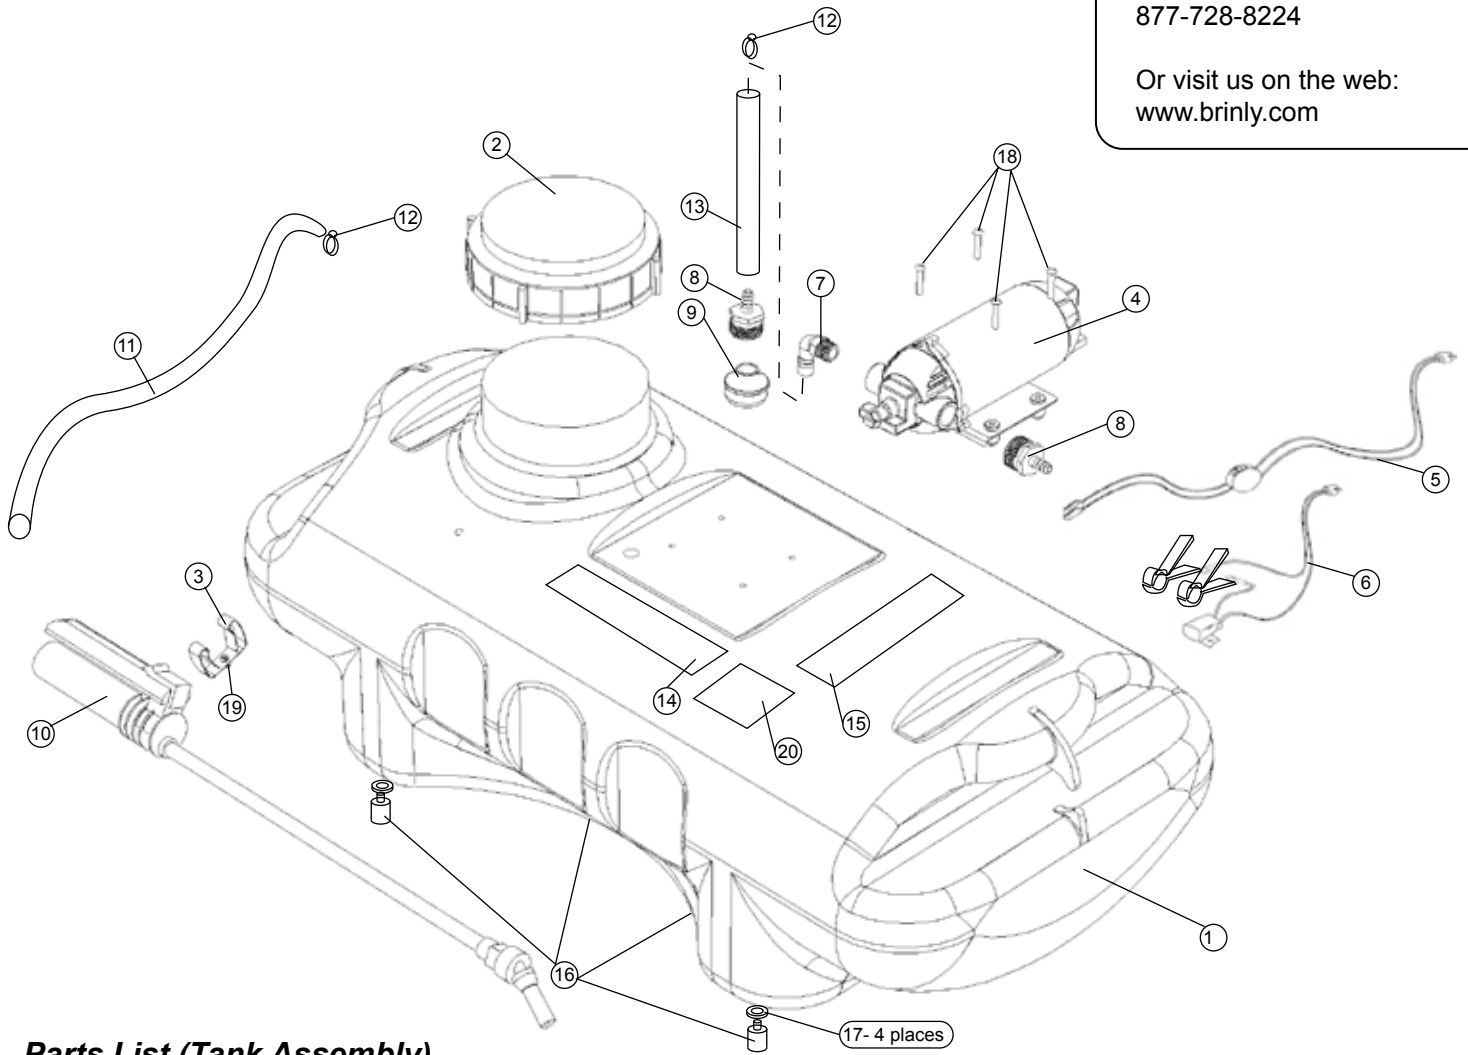

Parts Reference (Tank Assembly)

To Order Parts:
 Brinly-Hardy Company
 P.O. Box 18
 Jeffersonville, IN. 47131-0018
 877-728-8224

Or visit us on the web:
www.brinly.com

Parts List (Tank Assembly)

SS-150

Ref. No.	Part No.	Description	Qty.
1.	B-6026	Sprayer Tank, 15 Gallon	1
2.	B-6028	Tank Cap	1
3.	B-6048	Clip, Gun Holder	1
4.	B-6027	Pump, 1.8 gpm.	1
5.	B-6030	Wiring Harness w/switch	1
6.	B-6153	Wiring Harness, Clamp Connection	1
7.	B-6046	Elbow 90deg., 3/8" M.P.T. x 3/8" H.B.	1
8.	B-6057	Hose Barb, 3/8" M.P.T. x 3/8" H.B.	2
9.	B-6059	Strainer, 3/8", #40 mesh	1
10.	B-6029	Hand-Gun (B-6029A - Tip for service))	1
11.	B-6033	Hose, 3/8" ID x 12'	1
12.	B-6047	Hose Clamp	2
13.	B-6088	Hose, 3/8" ID x 12"	1
14.	B-6020	Caution Decal	1
15.	B-5922	Logo Decal	1
16.	B-6152	Rubber Foot (tank)	4
17.	B-6208	Special Washer	4
18.	22M0616P	10-24x 1" Phillips Screw	4
19.	22M0606P	Philips Head Screw	1
20.	R-1946	CE/Caution Label	1

SS-250

Ref. No.	Part No.	Description	Qty.
1.	B-6025	Sprayer Tank, 25 Gallon	1
2.	B-6028	Tank Cap	1
3.	B-6048	Clip, Gun Holder	1
4.	B-6027	Pump, 1.8 gpm.	1
5.	B-6030	Wiring Harness w/switch	1
6.	B-6153	Wiring Harness, Clamp Connection	1
7.	B-6046	Elbow 90deg., 3/8" M.P.T. x 3/8" H.B.	1
8.	B-6057	Hose Barb, 3/8" M.P.T. x 3/8" H.B.	2
9.	B-6059	Strainer, 3/8", #40 mesh	1
10.	B-6029	Hand-Gun (B-6029A - Tip for service))	1
11.	B-6033	Hose, 3/8" ID x 12'	1
12.	B-6047	Hose Clamp	2
13.	B-6087	Hose, 3/8" ID x 17"	1
14.	B-6020	Caution Decal	1
15.	B-5922	Logo Decal	1
16.	B-6152	Rubber Foot (tank)	4
17.	B-6208	Special Washer	4
18.	22M0616P	10-24x 1" Phillips Screw	4
19.	22M0606P	Philips Head Screw	1
20.	R-1946	CE/Caution Label	1