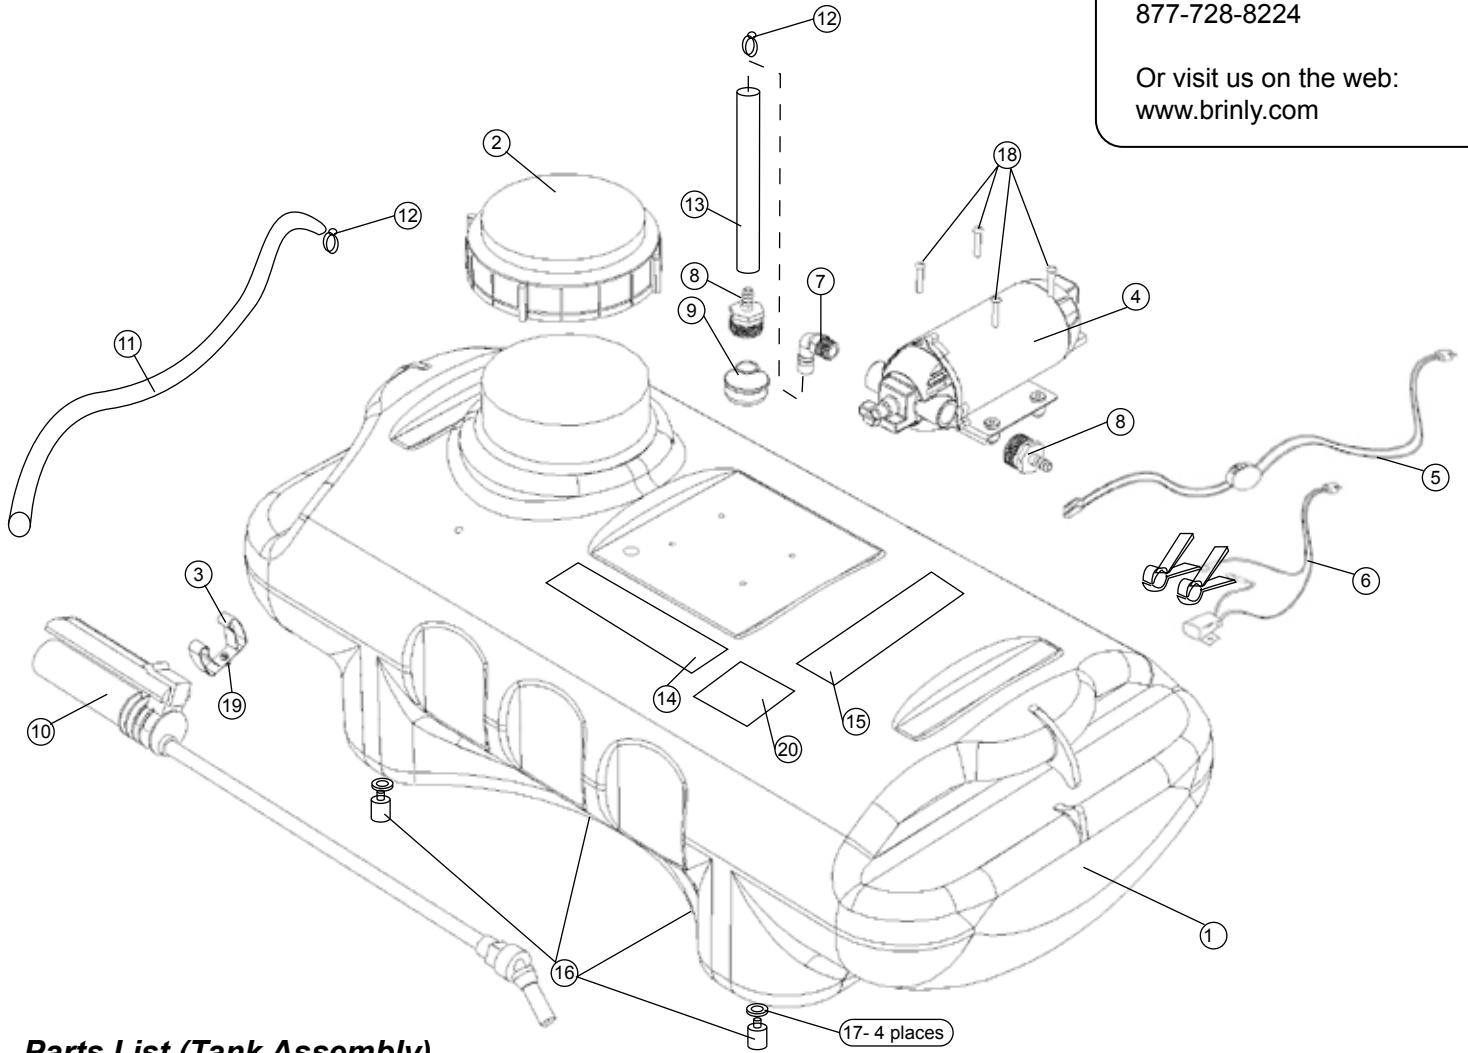

Parts Reference (Tank Assembly)

To Order Parts:
 Brinly-Hardy Company
 P.O. Box 18
 Jeffersonville, IN. 47131-0018
 877-728-8224

Or visit us on the web:
www.brinly.com

Parts List (Tank Assembly)

SS-150

Ref. No.	Part No.	Description	Qty.
1.	B-6026	Sprayer Tank, 15 Gallon	1
2.	B-6028	Tank Cap	1
3.	B-6048	Clip, Gun Holder	1
4.	B-6027	Pump, 1.8 gpm.	1
5.	B-6030	Wiring Harness w/switch	1
6.	B-6153	Wiring Harness, Clamp Connection	1
7.	B-6046	Elbow 90deg., 3/8" M.P.T. x 3/8" H.B.	1
8.	B-6057	Hose Barb, 3/8" M.P.T. x 3/8" H.B.	2
9.	B-6059	Strainer, 3/8", #40 mesh	1
10.	B-6029	Hand-Gun (B-6029A - Tip for service))	1
11.	B-6033	Hose, 3/8" ID x 12'	1
12.	B-6047	Hose Clamp	2
13.	B-6088	Hose, 3/8" ID x 12"	1
14.	B-6020	Caution Decal	1
15.	B-5922	Logo Decal	1
16.	B-6152	Rubber Foot (tank)	4
17.	B-6208	Special Washer	4
18.	22M0616P	10-24x 1" Phillips Screw	4
19.	22M0606P	Philips Head Screw	1
20.	R-1946	CE/Caution Label	1

SS-250

Ref. No.	Part No.	Description	Qty.
1.	B-6025	Sprayer Tank, 25 Gallon	1
2.	B-6028	Tank Cap	1
3.	B-6048	Clip, Gun Holder	1
4.	B-6027	Pump, 1.8 gpm.	1
5.	B-6030	Wiring Harness w/switch	1
6.	B-6153	Wiring Harness, Clamp Connection	1
7.	B-6046	Elbow 90deg., 3/8" M.P.T. x 3/8" H.B.	1
8.	B-6057	Hose Barb, 3/8" M.P.T. x 3/8" H.B.	2
9.	B-6059	Strainer, 3/8", #40 mesh	1
10.	B-6029	Hand-Gun (B-6029A - Tip for service))	1
11.	B-6033	Hose, 3/8" ID x 12'	1
12.	B-6047	Hose Clamp	2
13.	B-6087	Hose, 3/8" ID x 17"	1
14.	B-6020	Caution Decal	1
15.	B-5922	Logo Decal	1
16.	B-6152	Rubber Foot (tank)	4
17.	B-6208	Special Washer	4
18.	22M0616P	10-24x 1" Phillips Screw	4
19.	22M0606P	Philips Head Screw	1
20.	R-1946	CE/Caution Label	1