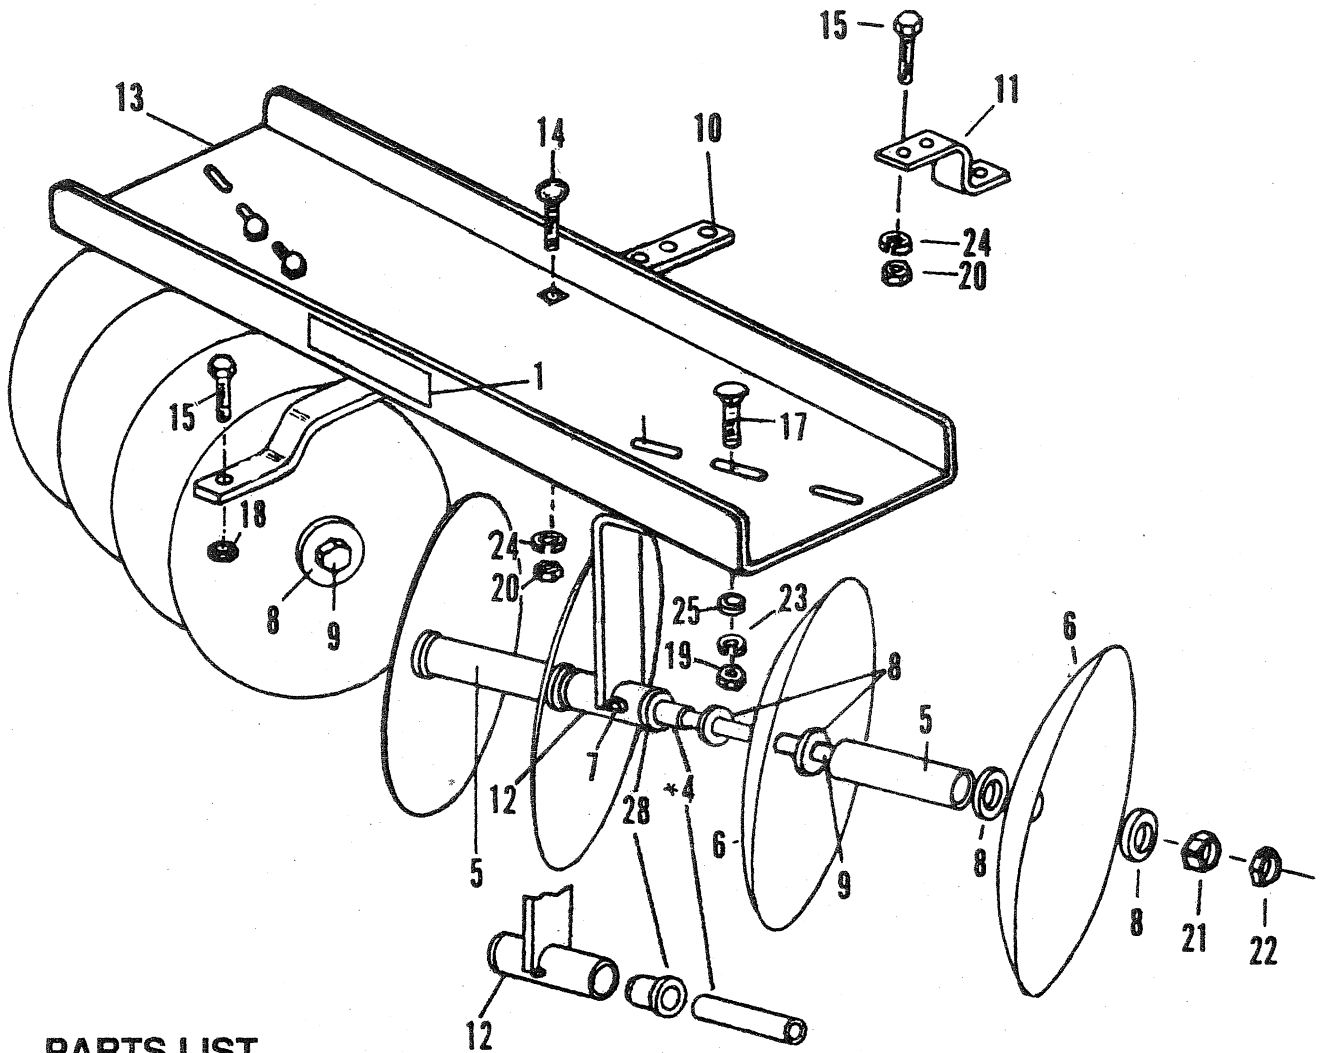

MODEL DD-55I DISK HARROW

PARTS LIST

Ref. No.	Part. No.	Description	Qty.
1	B-59 25	Logo Decal	1
*4	D-121	Bearing Tube (Unplated)	2
5	D-122P-01	Disk Spacer (Plated)	4
6	D-126-10	Disk Blade, 11"	8
7	D-128P	Grease Fitting, 5/16"	2
8	45M2525P	Flat Washer, 3/4"	16
9	D-144P	Hex Bolt (Gang), 3/4" x 16"	2
10	D-282-10	Hitch Bar	1
11	D-283-10	Adaptor Coupler	1
12	D-181A	Disk Hanger	2
13	D-281-10	Tray	1
14	10M1620P	Carriage Bolt, 1/2" x 1 1/4"	2
15	1M1624P	Hex Head Bolt, 1/2" x 1 1/2"	3
17	10M1216P	Carriage Bolt, 3/8" x 1"	4
18	B-1677P	Hex Lock Nut, 1/2"	1
19	30M1200P	Hex Nut, 3/8"	4
20	30M1600P	Hex Nut, 1/2"	4
21	30M2400P	Hex Nut, 3/4"	2
22	31M2400P	Hex Jam Nut, 3/4"	2
23	40M1200P	Lock Washer, 3/8"	4
24	40M1600P	Lock Washer, 1/2"	4
25	45M1313P	Flat Washer, 3/8"	2
28	D-279	Disk Bearing	4