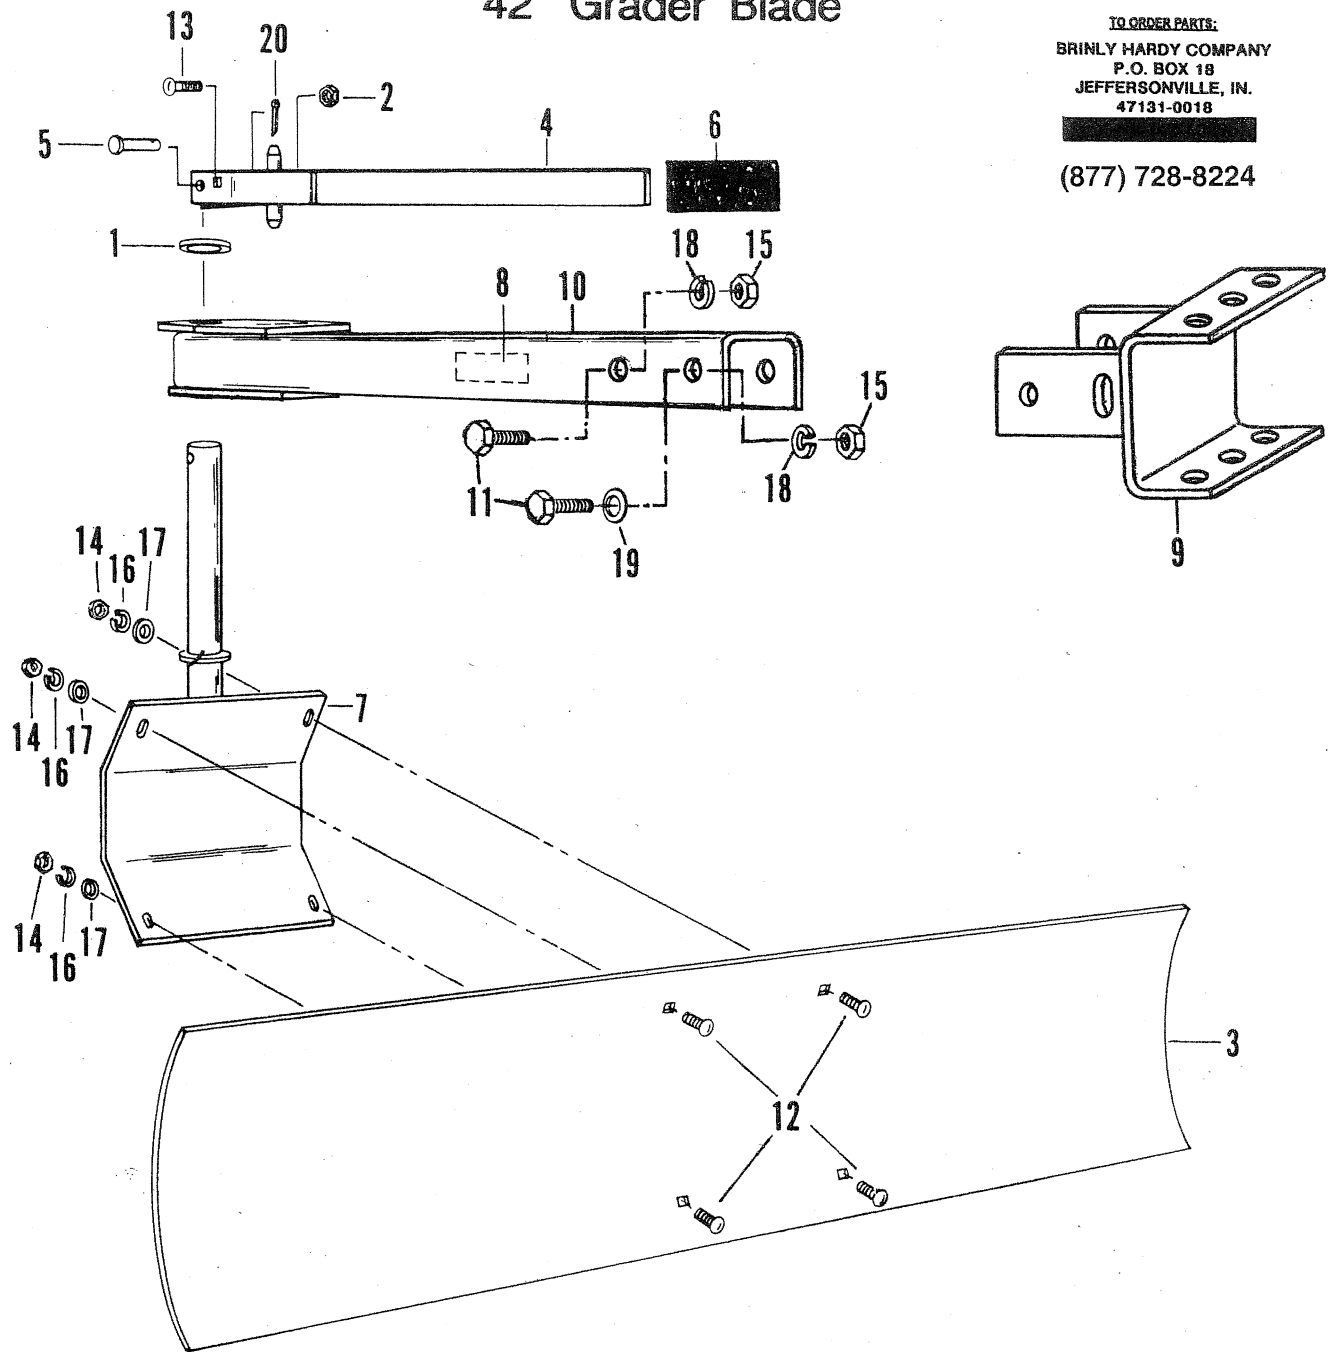

# 42" Grader Blade

TO ORDER PARTS:  
BRINLY HARDY COMPANY  
P.O. BOX 18  
JEFFERSONVILLE, IN.  
47131-0018

(877) 728-8224

## PARTS LIST

Ref. No.	Part No.	Description	Qty.	Ref. No.	Part No.	Description	Qty.
1	B-811-P	Flat Washer (Bushing)	1	12	10M1216P	Carriage Bolt, 3/8" x 1"	4
2	B-1675P	Hex Lock Nut, 3/8"	1	13	10M1240P	Carriage Bolt, 3/8" x 2-1/2"	1
3	B-2375-10	Blade, 42"	1	14	30M1200P	Hex Nut, 3/8"	4
4	B-2376-10	Angling Lever	1	15	30M1600P	Hex Nut, 1/2"	4
5	B-2578	Shear Pin, 7/16" x 2-3/8"	1	16	40M1200P	Lock Washer, 3/8"	4
6	B-3717	Handle Grip	1	17	45M1313P	Flat washer, 3/8"	4
7	B-2596-10	Blade Mount Plate	1	18	40M1600P	Lock Washer, 1/2"	4
8	B-5925	Logo Decal	1	19	45M1717P	Flat Washer, 1/2"	4
9	B-4265-10	Hitch Assembly	1	20	50M0416P	Cotter Pin, 1/8" x 1"	1
10	B-4351-10	Drawbar	1	21	L-1434	Owner's Manual	1
11	2M1620P	Hex Bolt, 1/2" x 1-1/4"	4				

L-1434