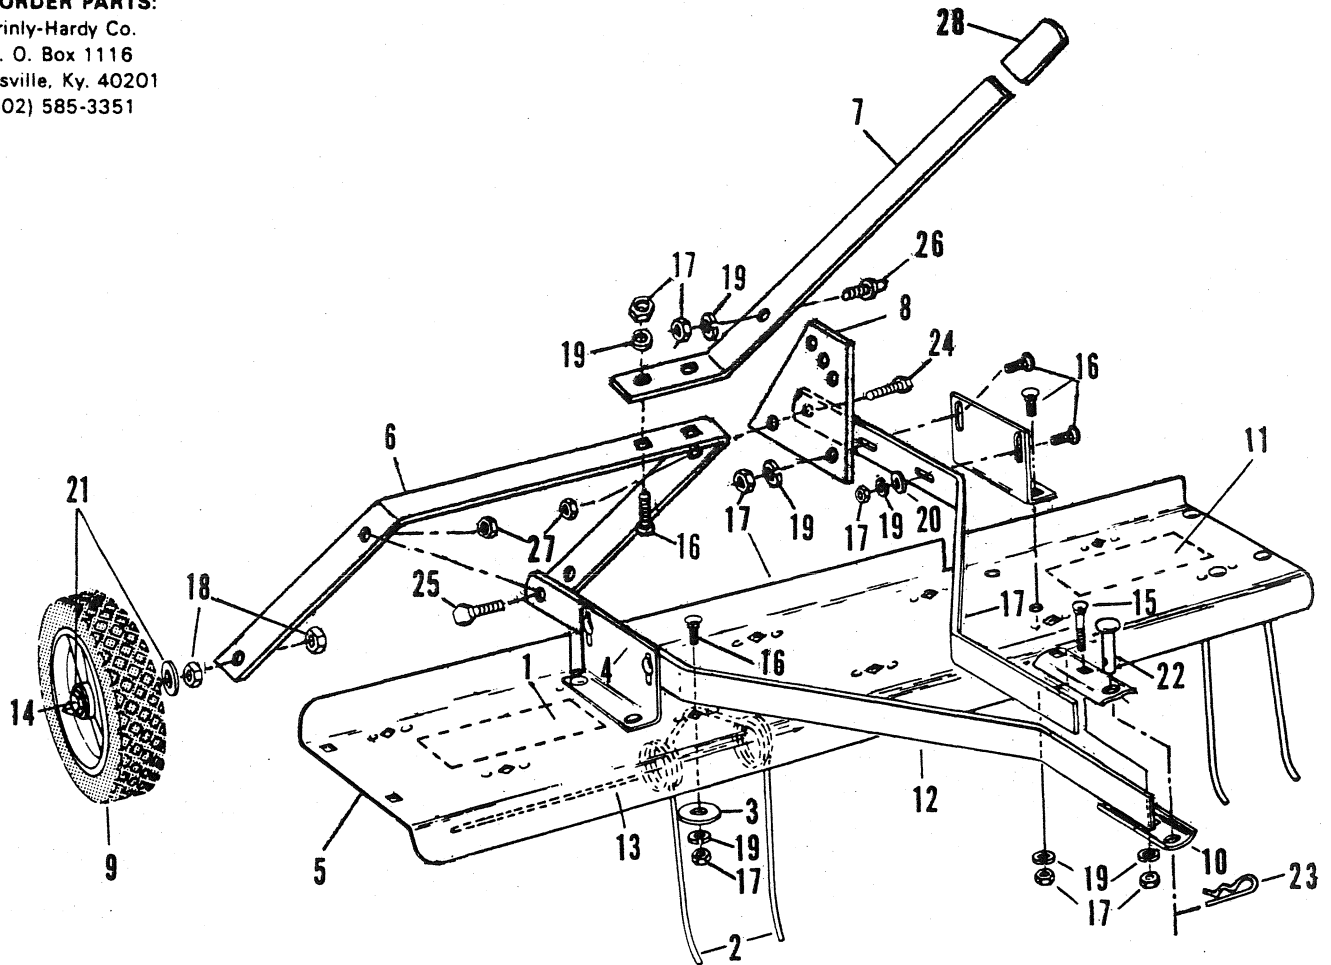

TO ORDER PARTS:
 Brinly-Hardy Co.
 P. O. Box 1116
 Louisville, Ky. 40201
 (502) 585-3351

TA-40 BH PARTS LIST

REF. NO.	PART NO.	DESCRIPTION	QTY.	REF. NO.	PART NO.	DESCRIPTION	QTY.
1	B-4679	Logo Decal	1	15	10M1032P	Carriage Bolt, 5/16"x 2"	2
2	R-616	Tine	10	16	11M1016P	Carriage Bolt, 5/16"x 1"	20
3	R-618	Special Washer	10	17	30M1000P	Hex. Nut, 5/16"	23
4	R-713-10	Tray Mount Bracket	2	18	30M1600P	Hex. Nut, 1/2"	4
5	R-885-10	Tine Tray	1	19	40M1000P	Lock Washer, 5/16"	23
6	R-1943-10	Wheel Mount Bar	1	20	45M1111P	Flat Washer, 5/16"	6
7	R-1942-10	Lift Bar	1	21	45M1717P	Flat Washer, 1/2"	4
8	R-1941-10	Lift Lock Plate	1	22	B-3861	Drawbar Pin, 1/2"x 2-1/2"	1
9	R-891	Wheel	2	23	B-146P	Hairpin Cotter, 1/8"	1
10	R-892-10	Clevis	2	24	2M1020P	Hex. Bolt, 5/16"x 1-1/4"	1
11	R-1946	Caution Decal	1	25	2M1016P	Hex. Bolt, 5/16"x 1"	1
12	R-1940-10	Pull/Transport Bar	2	26	R-1945	Lock Pin	1
13	R-1503	Safety Wire	2	27	B-1675P	Hex. Lock Nut, 5/16"	2
14	1M1648P	Hex. Bolt, 1/2"x 3"	2	28	R-803	Vinyl Grip	1