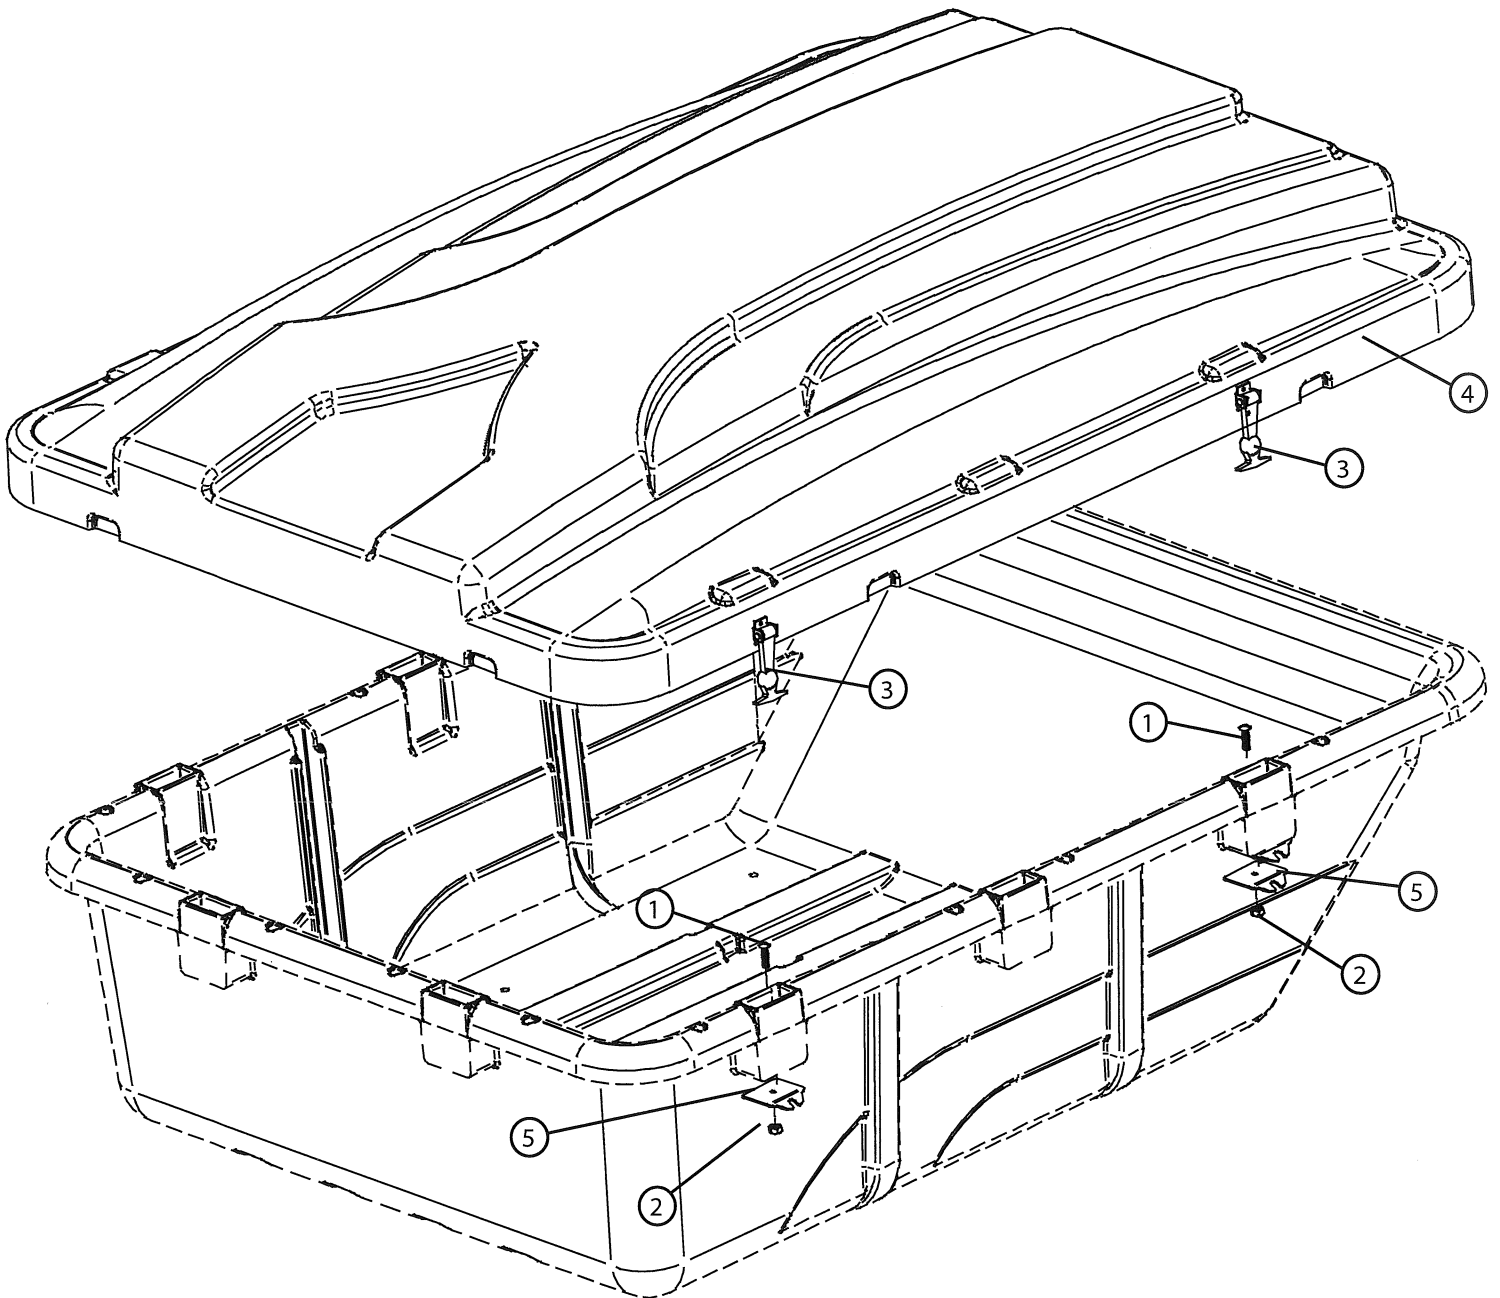

Poly Topper Kit PTK - 100 BH

Topper Parts List

Ref. No.	Part No.	Description	Qty.
1.	20M0612PY	10-24 x 3/4" Screw	4
2.	30M0600P	10-24 Hex Nut	4
3.	B-6486	Latch, Flex Tite Rubber	4
4.	B-6552	Canopy Top	1
5.	B-6487-01	Bracket, Retainer	4