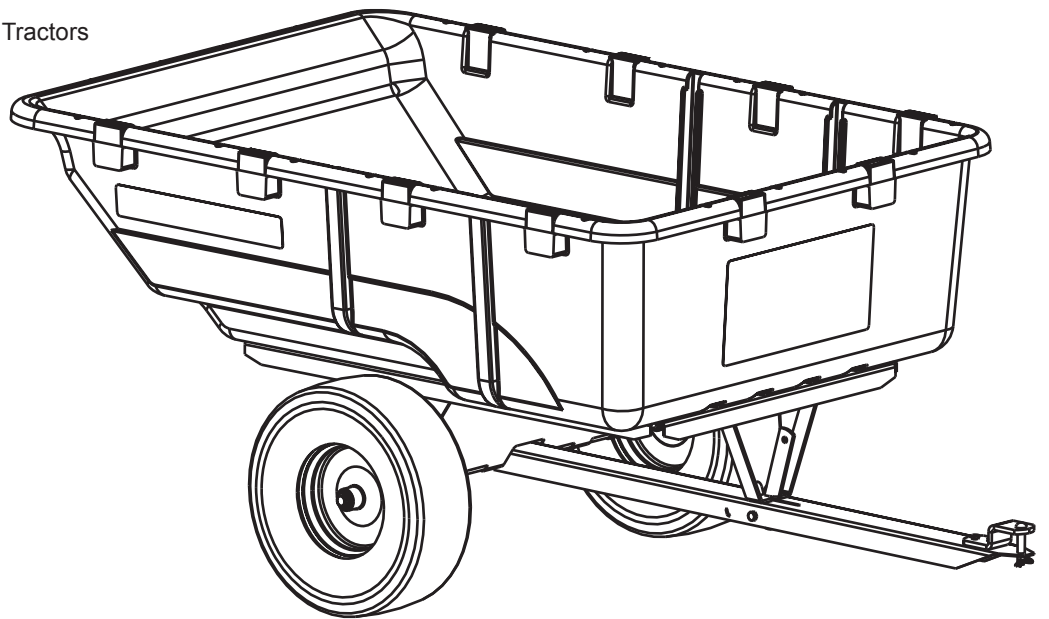

SINCE 1839

BRINLY

OWNER'S MANUAL

POLY CART, 17 CUBIC FOOT

MODEL:

PCT-17BH

- Assembly
- Installation
- Operation
- Repair Parts

For use with Lawn/Garden Tractors