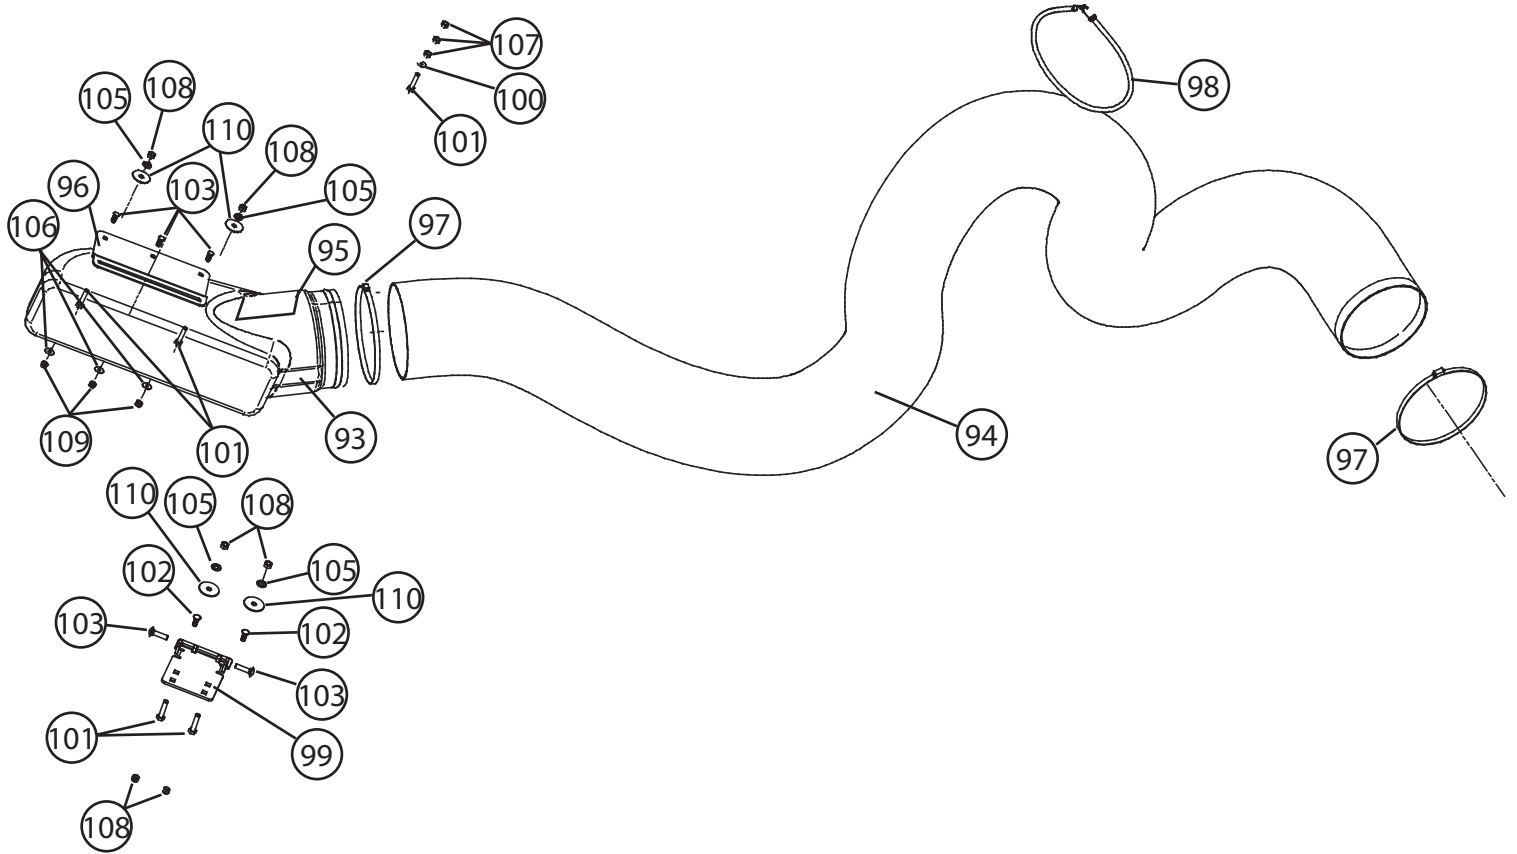

Referencia de piezas

Lista de piezas de la manguera

Nº DE REF.	Nº DE PIEZA	DESCRIPCIÓN	CANT.
93	B-6463	Mower Deck Housing	1
94	B-6465	Hose	1
95	B-6492-F	Warning Label	1
96	B-6464-10	Mower Deck Bracket (Large)	1
97	B-6479	Hose Clamp 8"	2
98	B-6480	Bunji Cord 36"	1
99	B-6504	Mower Deck Bracket (Small)	1
101	10M1040P	5/16" x 2-1/2", Carriage Bolt	2
102	11M0816P	1/4" x 1" Carriage Bolt	2
103	11M1016P	5/16" x 1", Carriage Bolt	5
104	2M1016P	5/16" x 1", Hex Bolt	3
105	45M0909P	1/4" Flat Washer	6
106	45M1111P	5/16" Flat Washer	3
107	B-4355	5/16" Whiz Lock Nut	6
108	B-4785	1/4" Nylon Lock Nut	2
109	B-4786	5/16" Nylon Lock Nut	6
110	R-618	Special Washer	6
111	45M2121P	5/8" Flat Washer	1

Para solicitar piezas, llame al
877-728-8224

Visítenos en la web:
www.brinly.com

¿PREGUNTAS SOBRE
LA INSTALACIÓN?

¿PIEZAS FALTANTES?

¿PIEZAS DE REPUESTO?

**¡NO VUELVA
A LA TIENDA!**

Por favor llame sin cargo a nuestro Departamento
de Servicio al Cliente al

877.728.8224

o escriba a
customerservice
@brinly.com