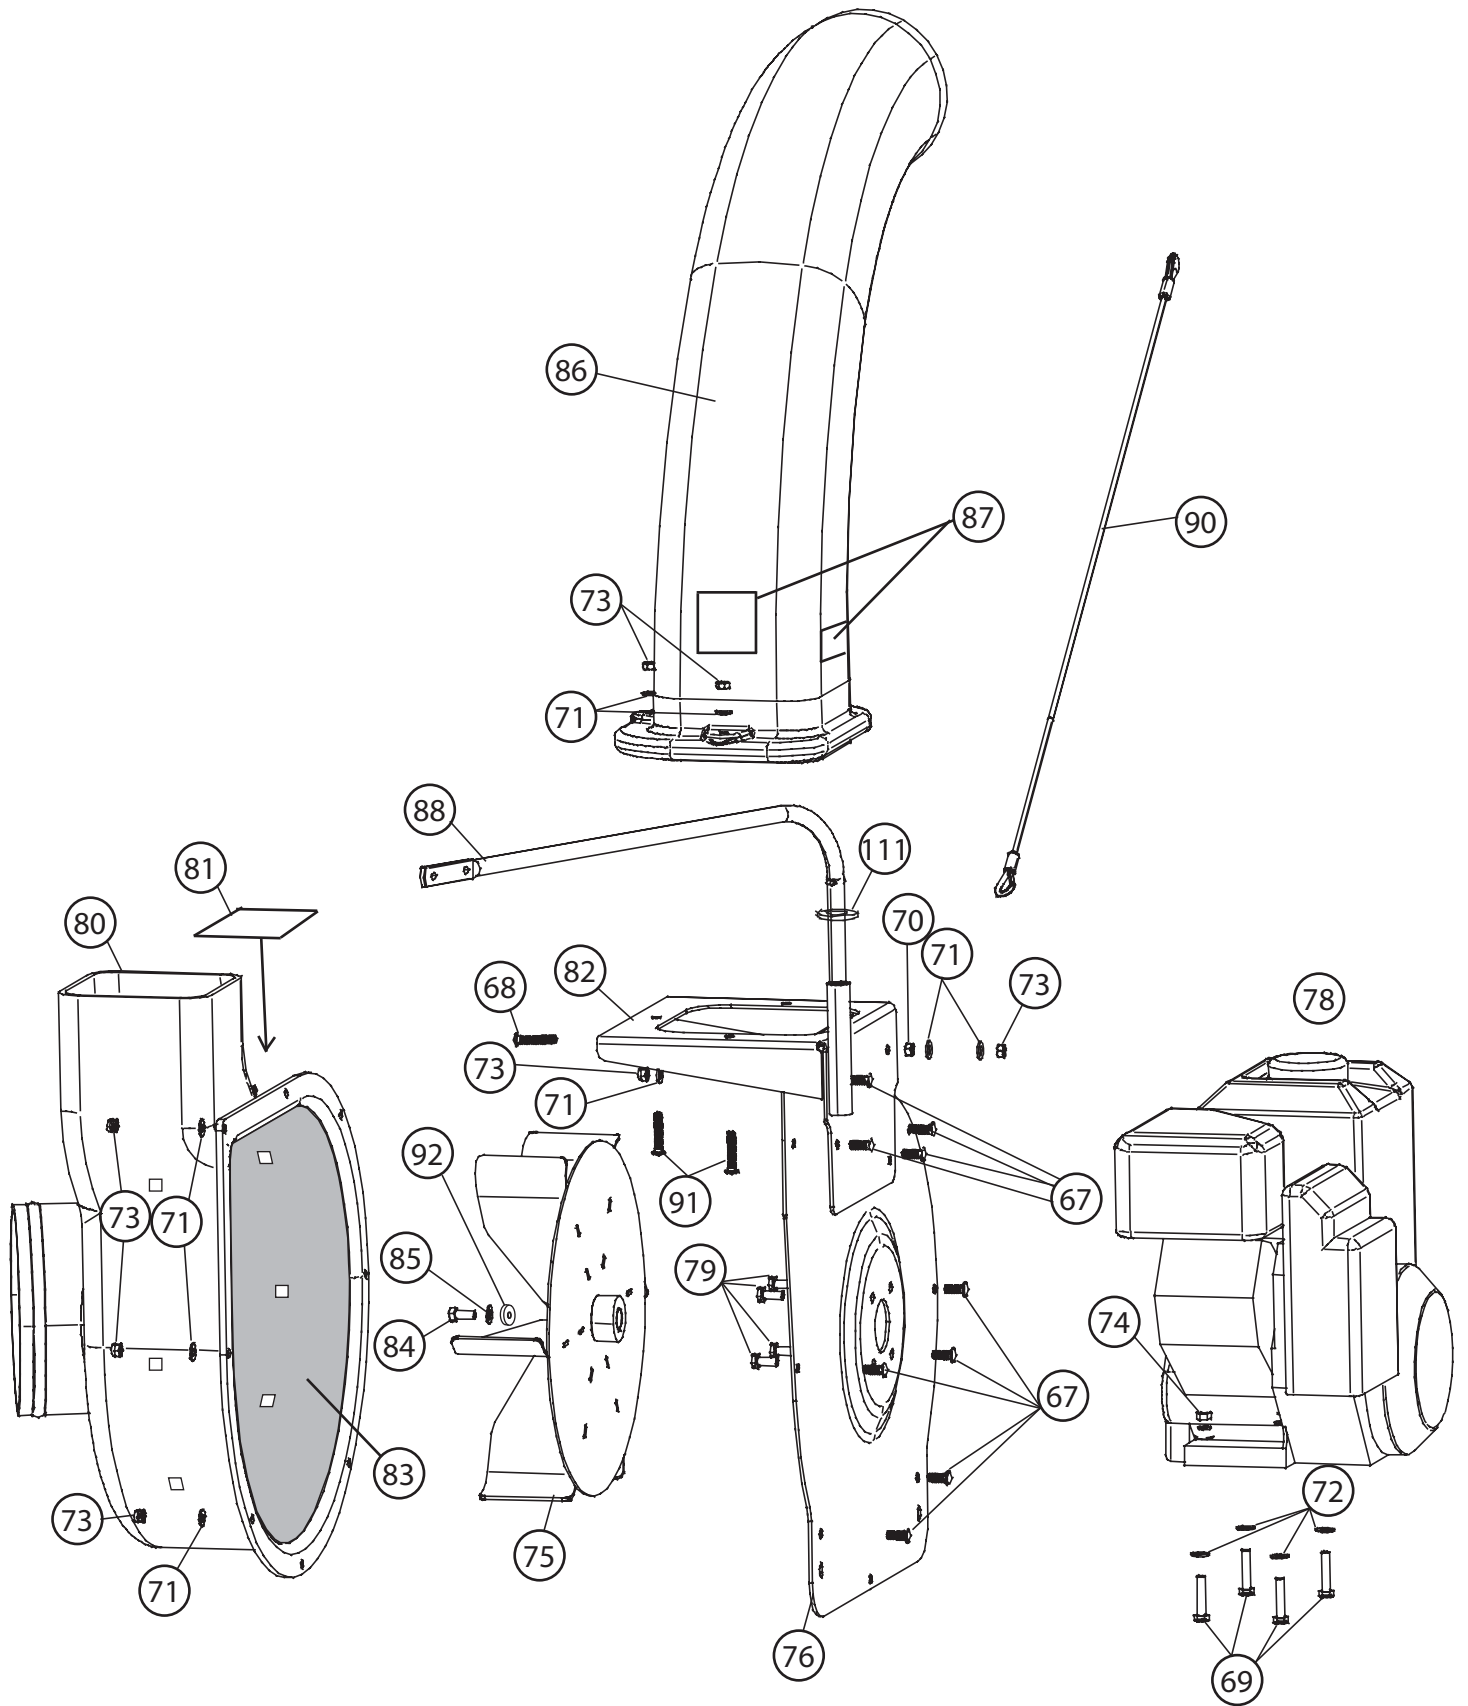

Referencia de piezas _____

Lista de piezas del motor _____

Nº DE REF.	Nº DE PIEZA	DESCRIPCIÓN	CANT.
67	11M0812P	1/4" x 3/4", Carriage Bolt	10
68	11M0816P	1/4" x 1", Carriage Bolt	1
69	2M1024P	5/16" x 1-1/2", Hex Head Bolt	4
70	30M0800P	1/4" Hex Nut	1
71	45M0909P	1/4" Flat Washer	13
72	45M1111P	5/16" Flat Washer	4
73	B-4785	1/4" Nylon Lock Nut	13
74	B-4786	5/16" Nylon Lock Nut	4
75	B-6890-15	Impeller Assembly	1
76	B-6367-10	Blower Housing Plate	1
78	B-7113	Engine	1
79	B-6469	5/16" x 3/4" Hex Fl. Screw	4
80	1008391	Blower Housing Assembly	1
81	B-6492-D	Warning Label	1
82	B-6478-10	Upper Chute Bracket	1
83	1007295-10	Blower Band, Painted	1
84	B-7129	3/8-24" x 1-1/4", Hex Fl. Screw	1
85	B-6697	Spring Washer	1
86	B-6467	Upper Chute	1
87	B-6492-G, E	Warning Label	1
88	B-6476-01	Hose Support Rod	1
90	B-6457	Cable Assembly	1
91	10M0828P	1/4" x 1-3/4" Carriage Bolt	3
92	B-7131-01	3/8" Special Washer	1

Para solicitar piezas, llame al
877-728-8224

Visítenos en la web:
www.brinly.com

¿PREGUNTAS SOBRE
LA INSTALACIÓN?
¿PIEZAS FALTANTES?
¿PIEZAS DE REPUESTO?

**¡NO VUELVA
A LA TIENDA!**

Por favor llame sin cargo a nuestro Departamento
de Servicio al Cliente al
877.728.8224
o escriba a
customerservice
@brinly.com