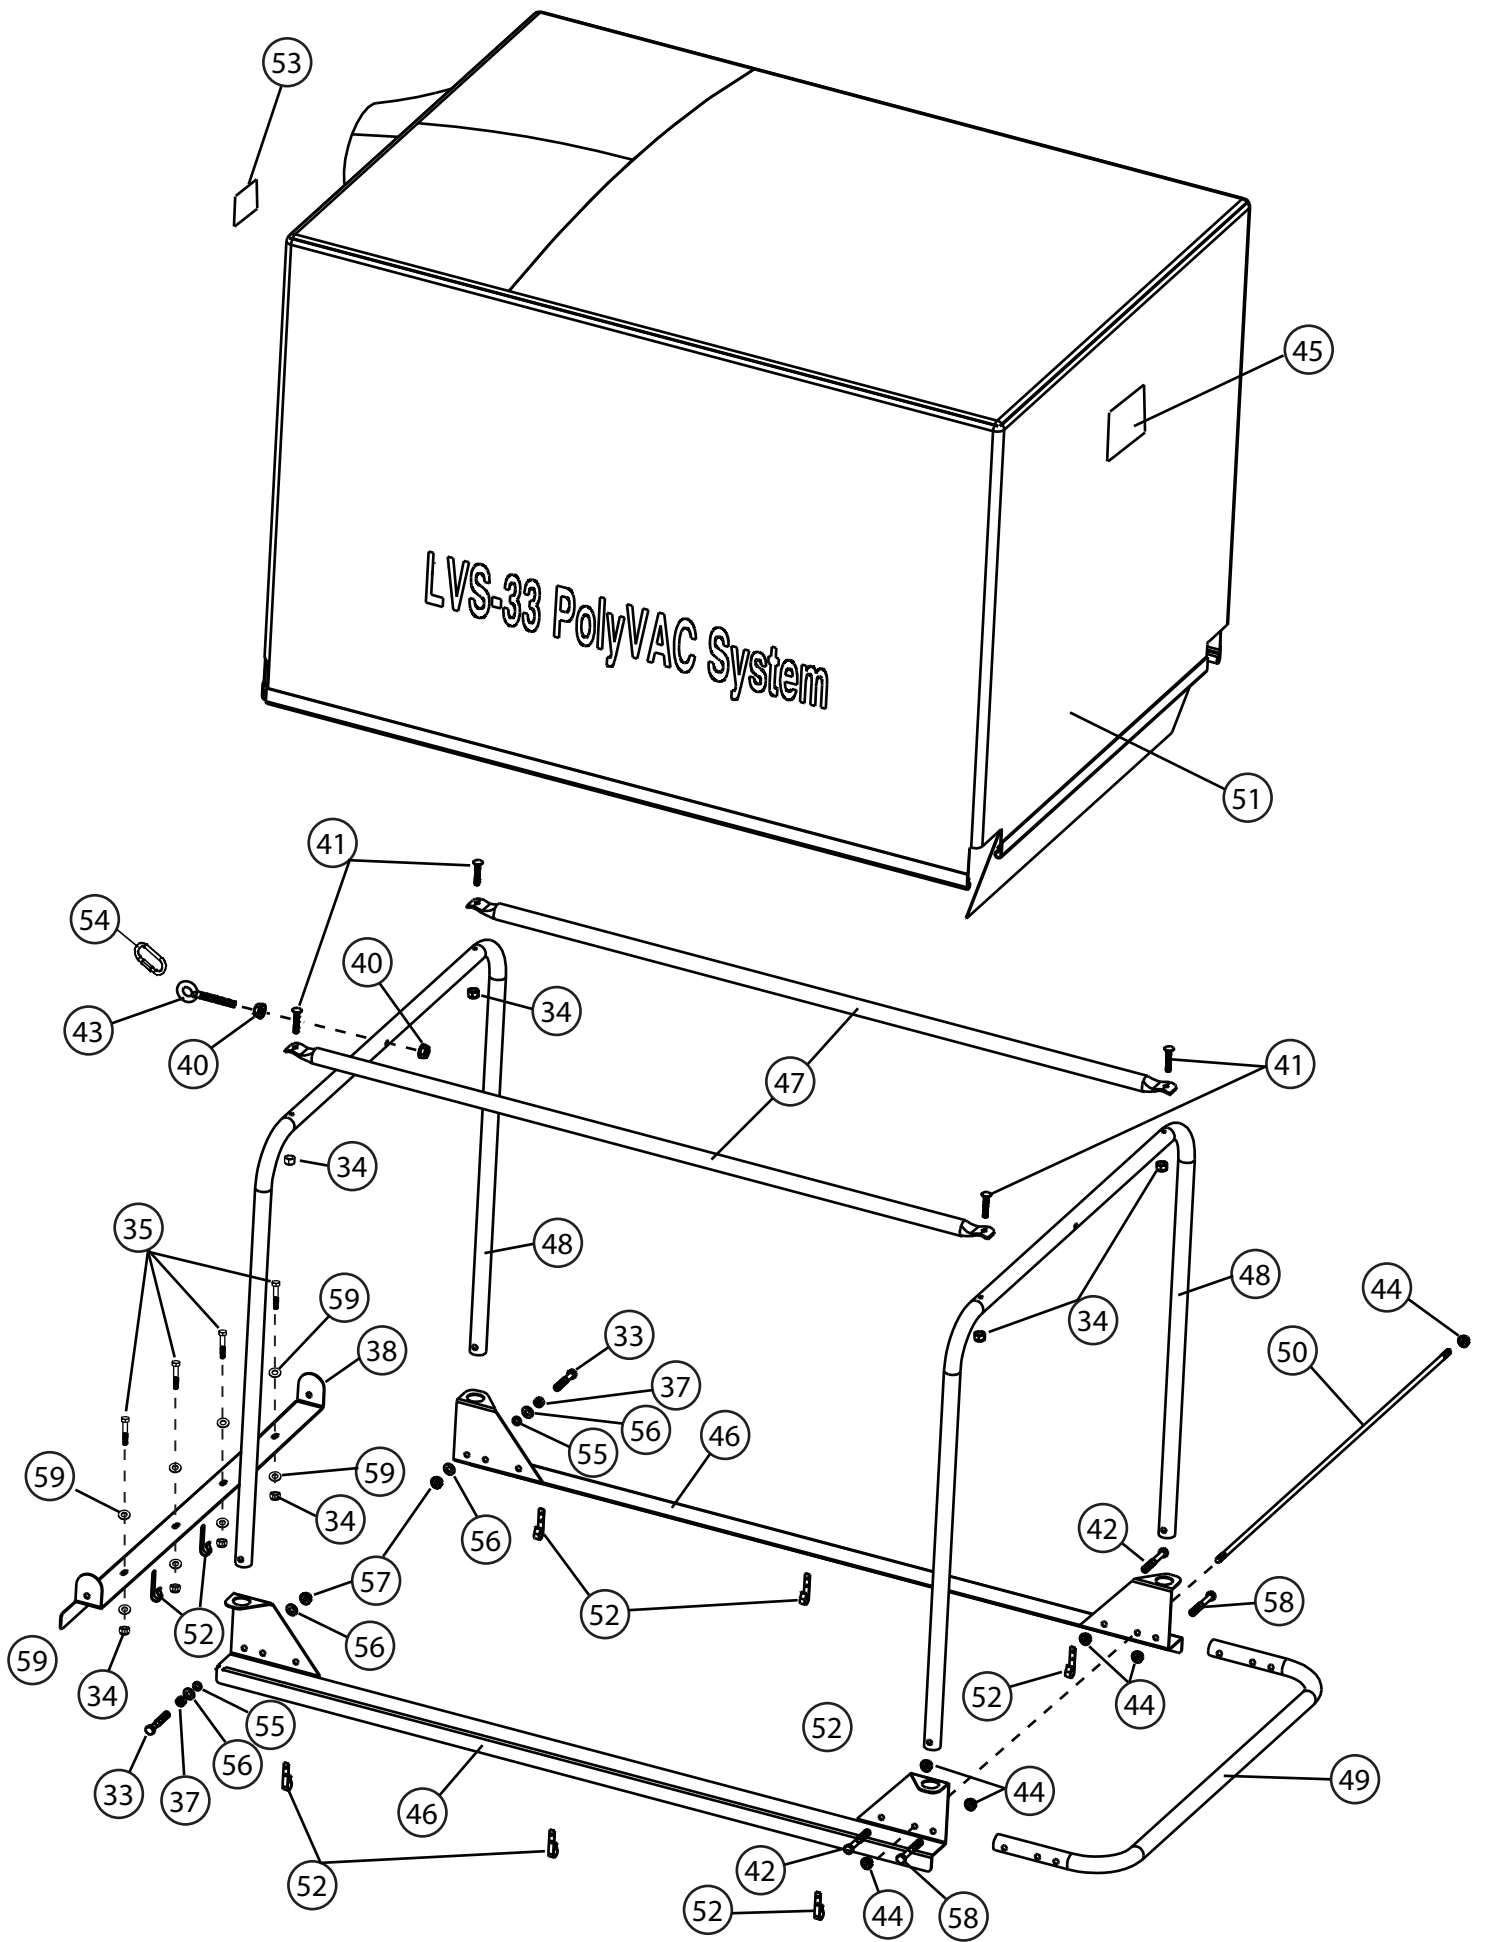

Referencia de piezas _____

Lista de piezas de la cubierta _____

Nº DE REF.	Nº DE PIEZA.	DESCRIPCIÓN	CANT.
33	2M1032P	Hex Bolt, 5/16" x 2"	2
34	B-4785	1/4" Nylon Lock Nut	4
35	2M0824P	1/4" x 1-1/2", Hex Head Bolt	4
36	L-1771	Instructions	1
37	30M1000P	5/16", Hex Nut	2
38	B-6792-10	Front Bracket	1
40	B-4355	5/16" Whiz Lock Nut	8
41	11M0824P	Carriage Bolt, 1/4" x 1-1/2"	2
42	2M1024P	Hex Bolt, 5/16" x 1-1/2"	4
43	B-6456	5/16" x 1-1/2", Eye Bolt	2
44	B-4786	Nylon Lock Nut, 5/16"	1
45	B-6492-A	Warning Label	6
46	B-6793-10	Side Bracket	1
47	B-6796-10	Top Tube	1
48	B-6794-10	End Tube	2
49	B-6798-10	Handle	2
50	B-6799	Rod, Threaded	1
51	B-6800	Canopy	1
52	B-6903-01	Clip, Canopy Retainer	1
53	B-6492-B	Warning Label	8
54	B-4666	Quick Link	1
55	B-6921	Spacer, 1/8"	1
56	45M1111P	5/16", Flat Washer	2
57	B-1674P	5/16", Lock Nut	4
58	2M1040P	5/16" x 2-1/2", Hex Bolt	2
59	45M0909P	1/4" Flat Washer	8

Para solicitar piezas, llame al
877-728-8224

Visítenos en la web:
www.brinly.com

¿PREGUNTAS SOBRE
LA INSTALACIÓN?

¿PIEZAS FALTANTES?

¿PIEZAS DE REPUESTO?

**¡NO VUELVA
A LA TIENDA!**

Por favor llame sin cargo a nuestro Departamento
de Servicio al Cliente al

877.728.8224

o escriba a
customerservice
@brinly.com