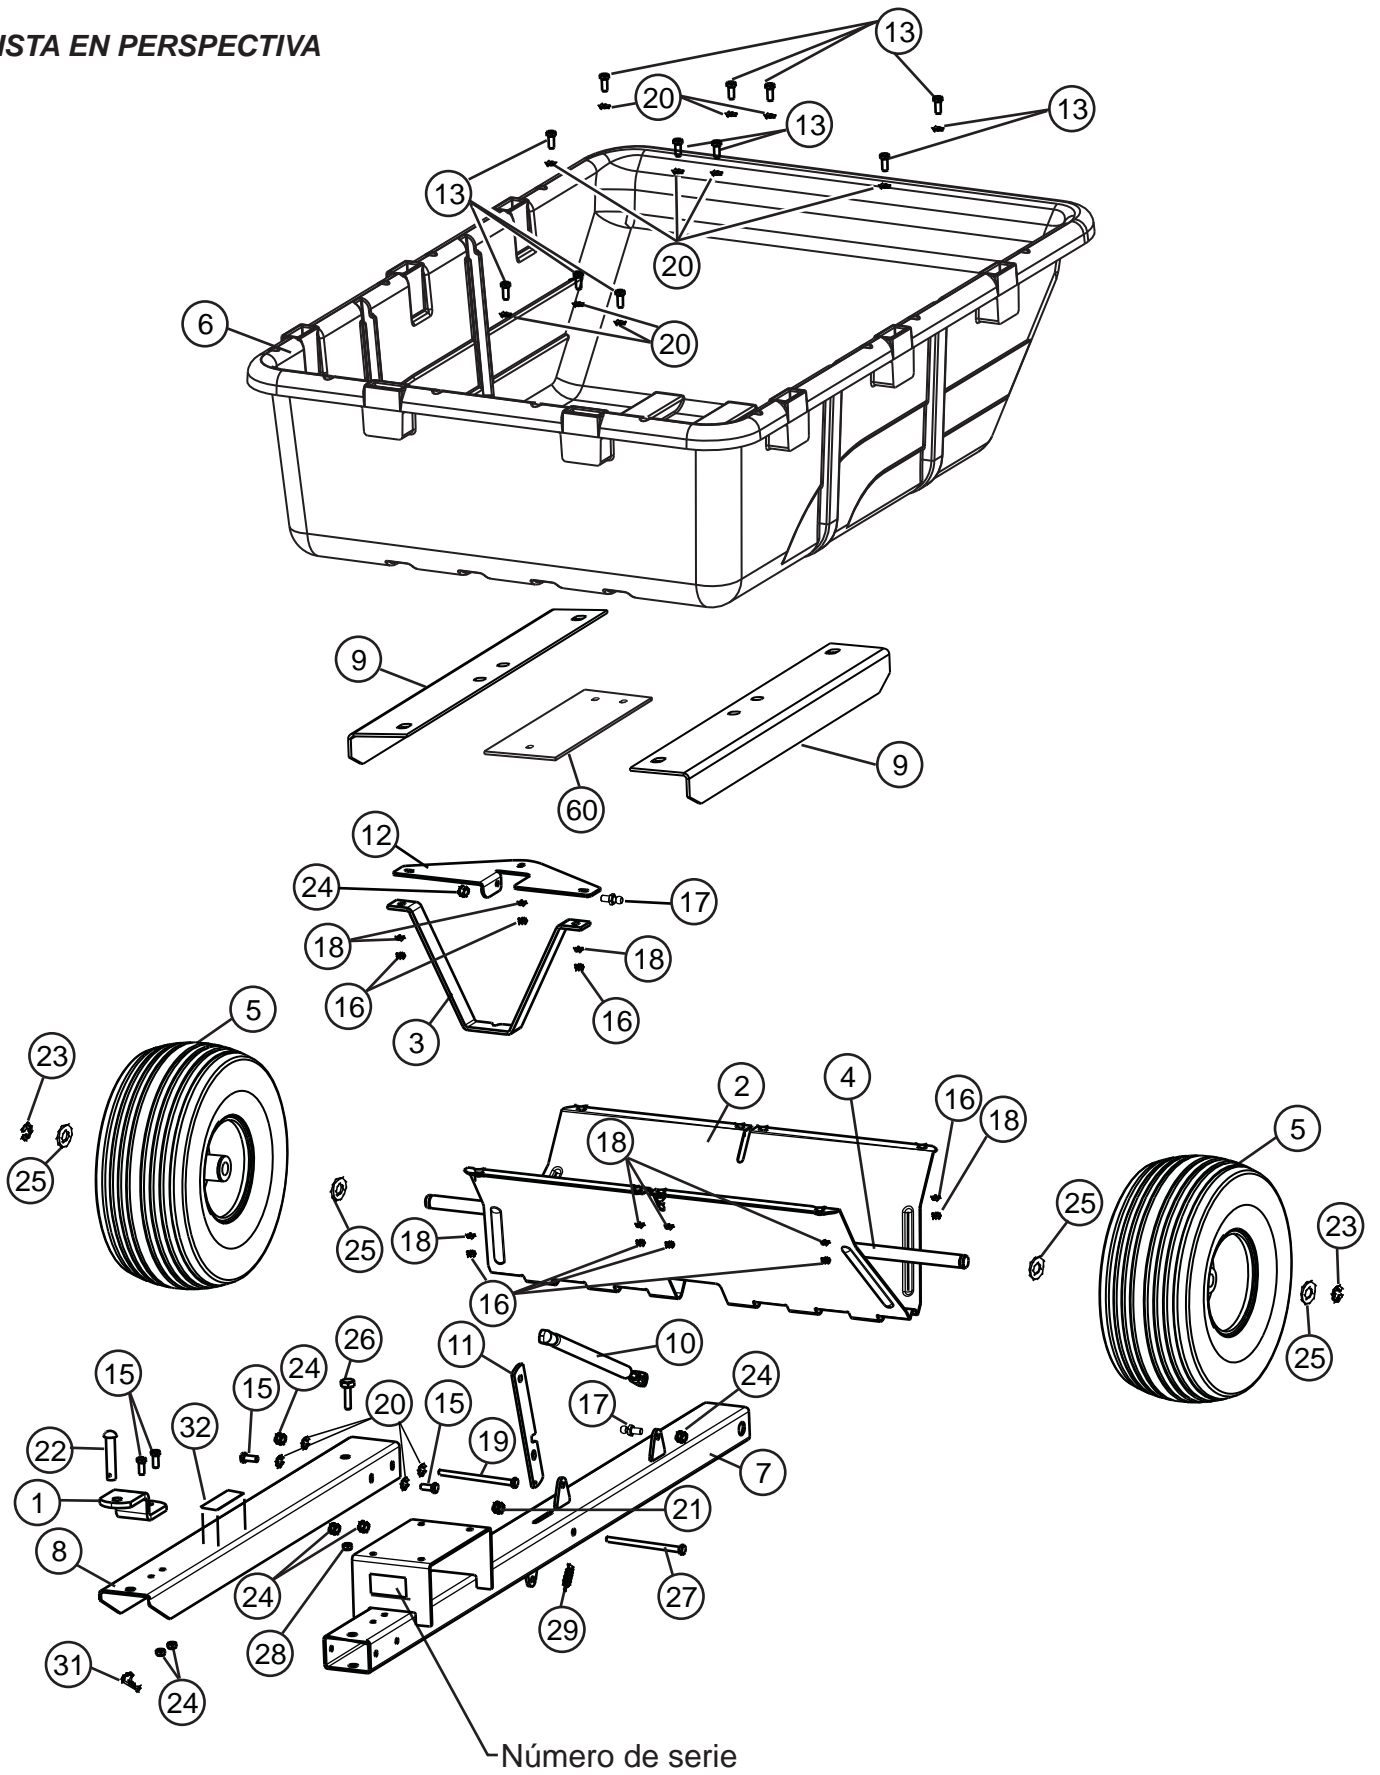

Nº DE REF.	LVS-33 BH		LVS-33 BHK		DESCRIPCIÓN
	Nº DE PIEZA.	CANT.	Nº DE PIEZA.	CANT.	
1	B-3034-10	1	B-3034-10	1	Clevis
2	B-4599-10	1			Axle Support
3	B-6667-10	1	B-6667-10	1	Lock Bracket
4	B-4261	1			Axle
5	B-4304T	2			Wheel Assembly
6	B-6603	1			Poly Bed
7	B-6645-10	1	B-6645-10	1	Towbar, Rear
8	B-6659-10	1	B-6659-10	1	Towbar, Front
10	B-4377	1	B-4377	1	Gas Cylinder
11	B-6668-10	1	B-6668-10	1	Handle, Bed Release
12	B-6577-10	1	B-6577-10	1	Gas Spring Bracket
13	20M1016P	11	20M1016P	3	5/16" x 1" RD HD Mach. Screw
15	2M1012P	4	2M1012P	4	5/16" x 3/4" Hex Bolt
16	30M1000P	11	30M1000P	3	5/16"-18 Reg Hex Nut
17	B-4378	2	B-4378	2	Stud Ball
18	40M1000P	11	40M1000P	3	5/16" Med Lock Washer
19	2M1064P	1	2M1064P	1	5/16" x 4" Hex Bolt
20	45M1111P	15	45M1111P	7	5/16" SAE Flat Washer
21	B-1675P	1	B-1675P	1	3/8"-16 Hex Lock Nut
22	B-3861	1	B-3861	1	Hitch Pin (1/2" Dia. x 2-1/2)
23	B-4305	2	B-4305	2	Retaining Ring, 3/4" E-type
24	B-1674P	7	B-1674P	7	5/16"-18 Hex Lock Nut
25	B-5606	4	B-5606	4	3/4" Mach. Bushing
26	2M1616P	1	2M1616P	1	1/2" x 1", Hex Head Bolt
27	2M1256P	1	2M1256P	1	Hex Bolt, 3/8" x 3-1/2"
28	B-1677P	1	B-1677P	1	1/2", Hex Nut
29	B-6300	1	B-6300	1	Latch Spring
31	D-146P	1	D-146P	1	Hair Pin Cotter 1/8"
32	B-6492-C	1	B-6492-C	1	Decal-Caution
60	B-7255-10	1	B-7255-10	1	Support Plate

Para solicitar piezas, llame al
877-728-8224

Visítenos en la web:
www.brinly.com

¿PREGUNTAS SOBRE LA INSTALACIÓN?
¿PIEZAS FALTANTES?
¿PIEZAS DE REPUESTO?

¡NO VUELVA A LA TIENDA!

Por favor llame sin cargo a nuestro Departamento de Servicio al Cliente al
877.728.8224
o escriba a
customerservice@brinly.com

VISTA EN PERSPECTIVA