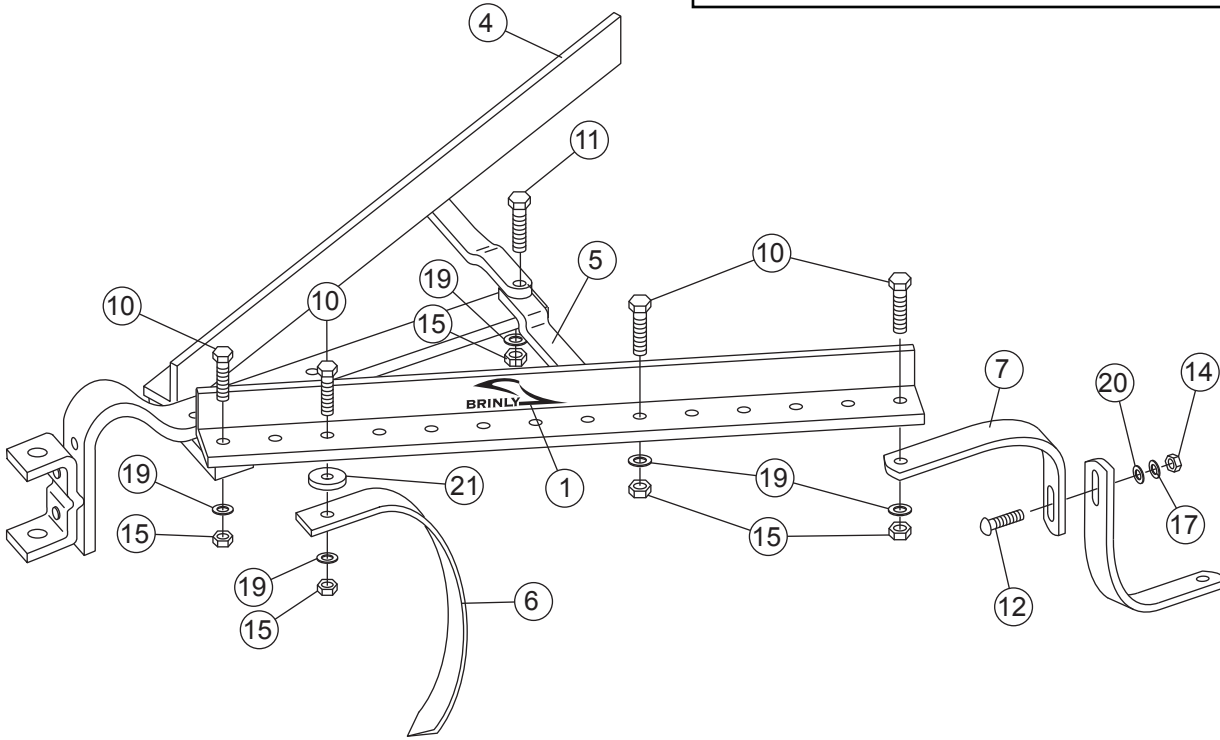

# PARTS BREAKDOWN

**Installation Questions?**  
**Missing Parts?**  
**Replacement Parts?**  
**DON'T GO BACK TO THE STORE!**  
 Please call Customer Service  
 Department Toll Free  
 877.728.8224 or  
[customerservice@brinly.com](mailto:customerservice@brinly.com)

ITEM NO.	DESCRIPTION	PART NO.	QTY.
1	Brinly Decal	B-5922	1
2	Hitch Bracket	C-362-10	1
3	Pull Bar	C-363-10	1
4	Frame Angle	1007075-10	2
5	Frame Tie Bar	C-365-10	2
6	Spring Shank	C-352-10	7
7	Gauge Shoe Half	C-367-10	4
8	Rod Tie-Down	C-368	1
9	Tie Strap	C-369-10	1
10	Hex Bolt 1/2 x 1-1/2"	2M1624P	13
11	Hex Bolt 1/2" x 2"	2M1632P	1
12	Carriage Bolt 3/8" x 1"	11M1216P	2

ITEM NO.	DESCRIPTION	PART NO.	QTY.
13	Plow Bolt 7/16" x 1-3/4"	15M1428P	2
14	Hex Nut 3/8"	30M1200P	3
15	Hex Nut 1/2"	30M1600P	14
16	Hex Nut 7/16"	30M1400P	2
17	Lockwasher 3/8"	40M1200P	3
18	Lockwasher 7/16"	40M1400P	2
19	Lockwasher 1/2"	40M1600P	14
20	Flat washer 3/8"	45M1313P	3
21	Special Spacer	B-723P	7