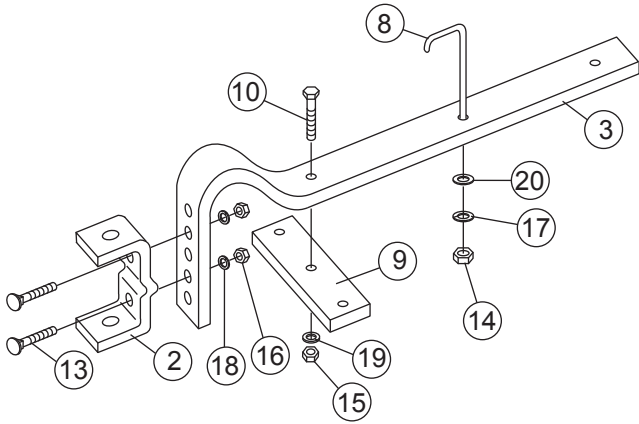

# PARTS BREAKDOWN

**Installation Questions?**  
**Missing Parts?**  
**Replacement Parts?**  
**DON'T GO BACK TO THE STORE!**  
 Please call Customer Service  
 Department Toll Free  
 877.728.8224 or  
[customerservice@brinly.com](mailto:customerservice@brinly.com)

ITEM NO.	DESCRIPTION	PART NO.	QTY.
1	Brinly Decal	B-5922	1
2	Hitch Bracket	C-362-10	1
3	Pull Bar	C-363-10	1
4	Frame Angle	1007075-10	2
5	Frame Tie Bar	C-365-10	2
6	Spring Shank	C-352-10	7
7	Gauge Shoe Half	C-367-10	4
8	Rod Tie-Down	C-368	1
9	Tie Strap	C-369-10	1
10	Hex Bolt 1/2 x 1-1/2"	2M1624P	13
11	Hex Bolt 1/2" x 2"	2M1632P	1
12	Carriage Bolt 3/8" x 1"	11M1216P	2

ITEM NO.	DESCRIPTION	PART NO.	QTY.
13	Plow Bolt 7/16" x 1-3/4"	15M1428P	2
14	Hex Nut 3/8"	30M1200P	3
15	Hex Nut 1/2"	30M1600P	14
16	Hex Nut 7/16"	30M1400P	2
17	Lockwasher 3/8"	40M1200P	3
18	Lockwasher 7/16"	40M1400P	2
19	Lockwasher 1/2"	40M1600P	14
20	Flat washer 3/8"	45M1313P	3
21	Special Spacer	B-723P	7